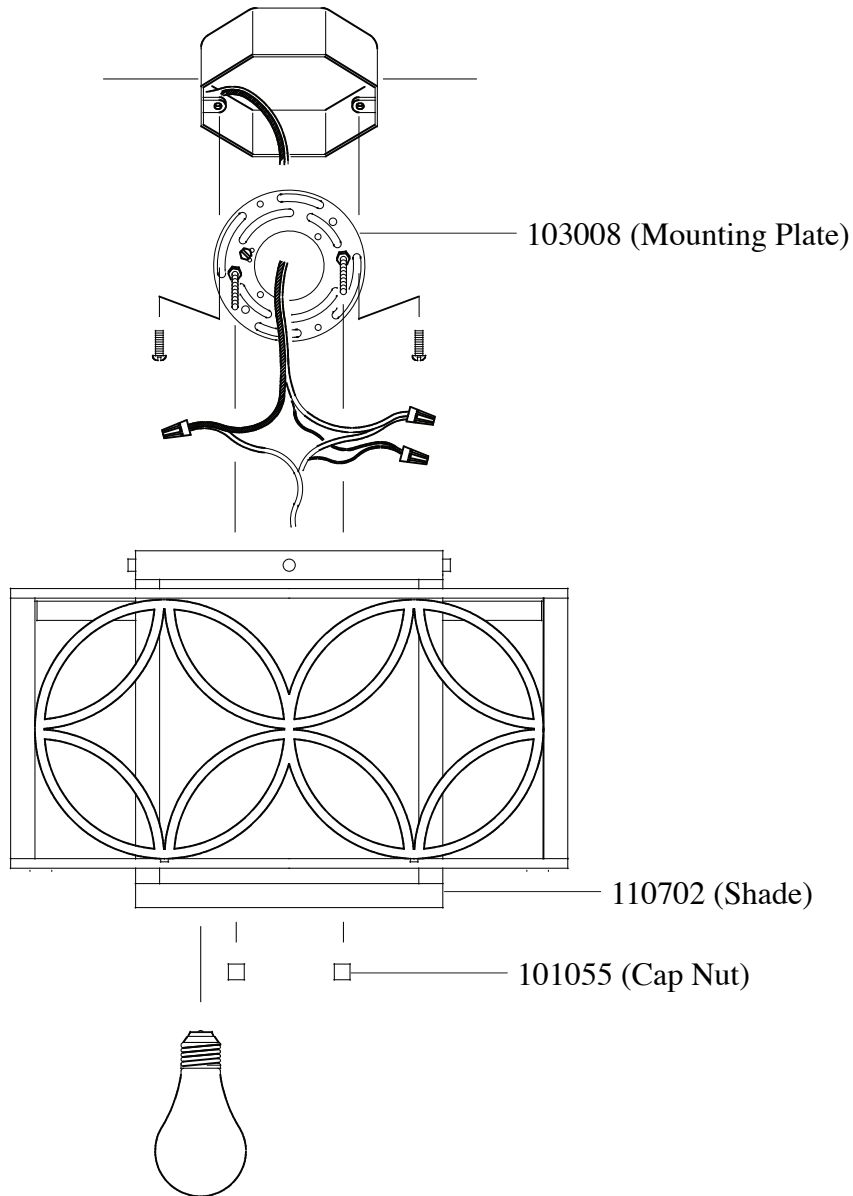

Replacement Parts For

FM330 1/11

Qty.	Part #	Description
	103002	Mounting Strap
	101055	Cap Nut
	110702	Shade

**MURRAY
FEISS**
Generation Brands™