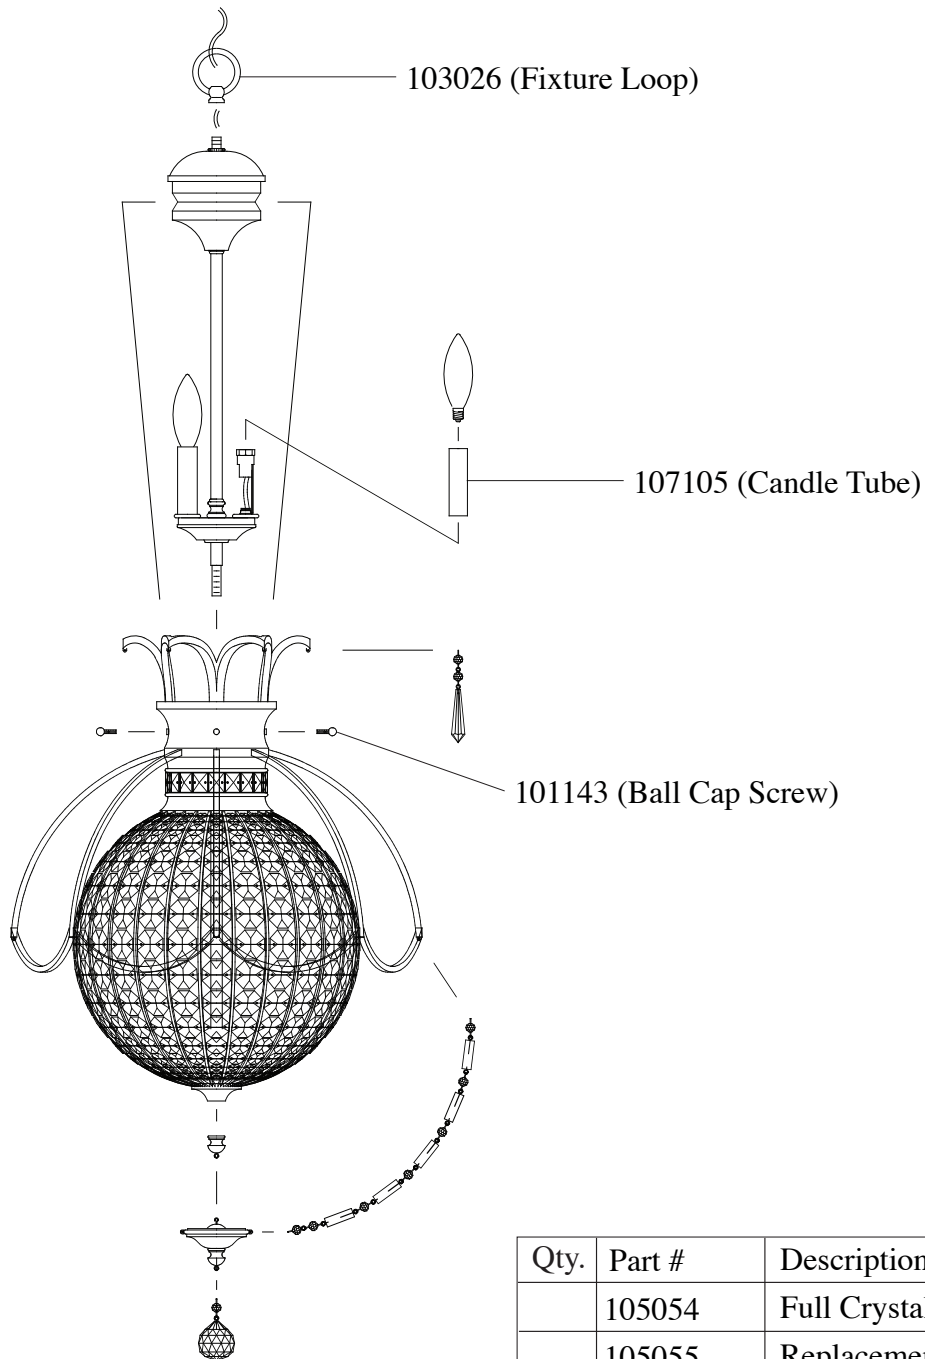

# Replacement Parts For **F2504/3** 10/09

Qty.	Part #	Description
	105054	Full Crystal Set
	105055	Replacement Crystal Kit
	103002	Mounting Strap
	110694	Canopy Mounting Kit
	Chain BRB	Chain BRB
	103026	Fixture Loop
	107105	Candle Tube
	101143	Ball Cap Screw