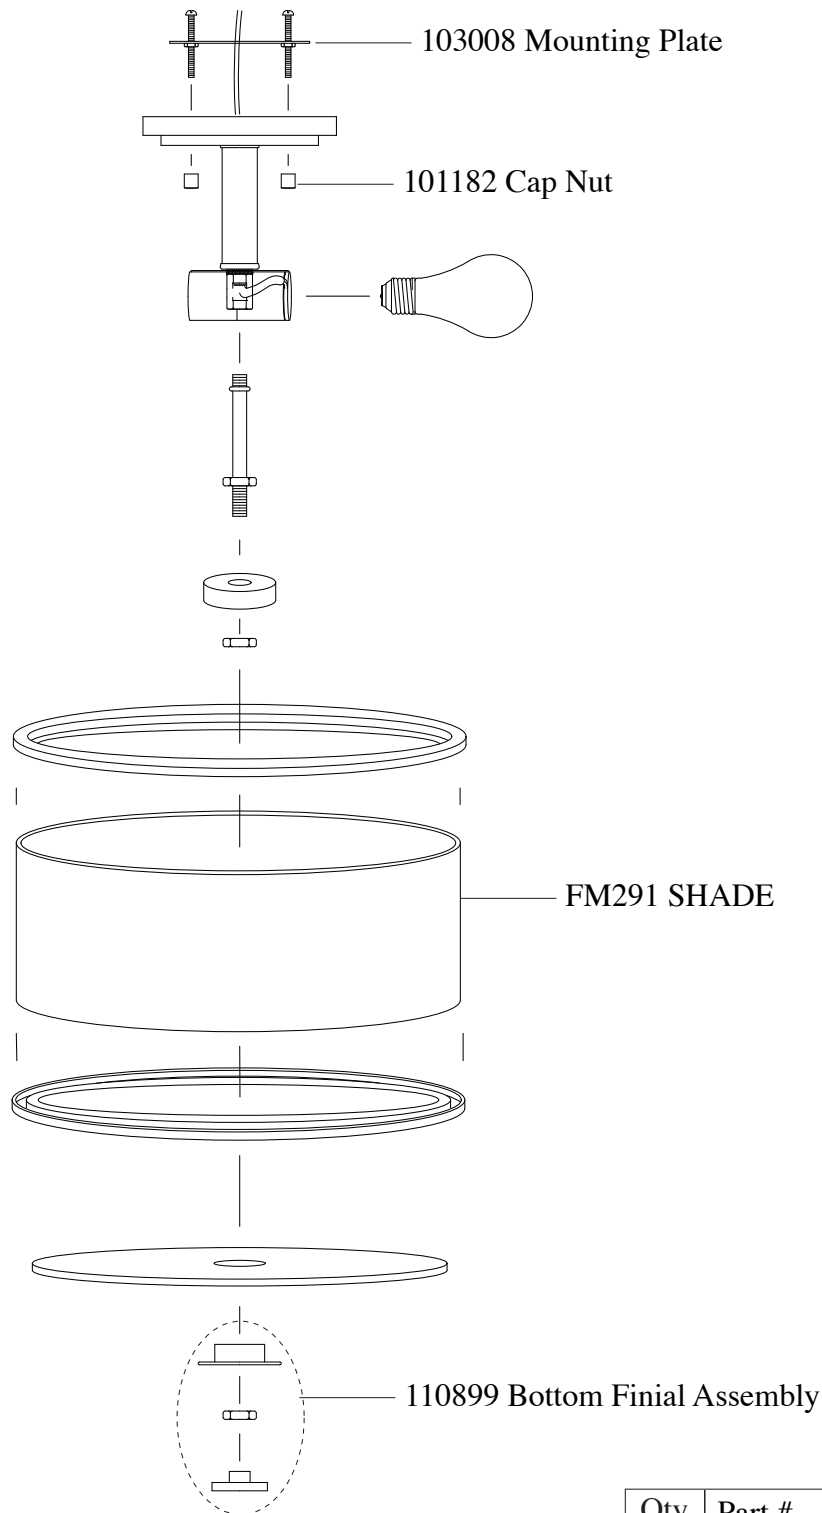

Replacement Parts For

SF251 9/2012

Qty.	Part #	Description
	103008	Mounting Strap
	101182	Cap Nut
	FM291 SHADE	Shade
	110899	Bottom Finial Assembly

**MURRAY
FEISS**

GENERATION
BRANDS™