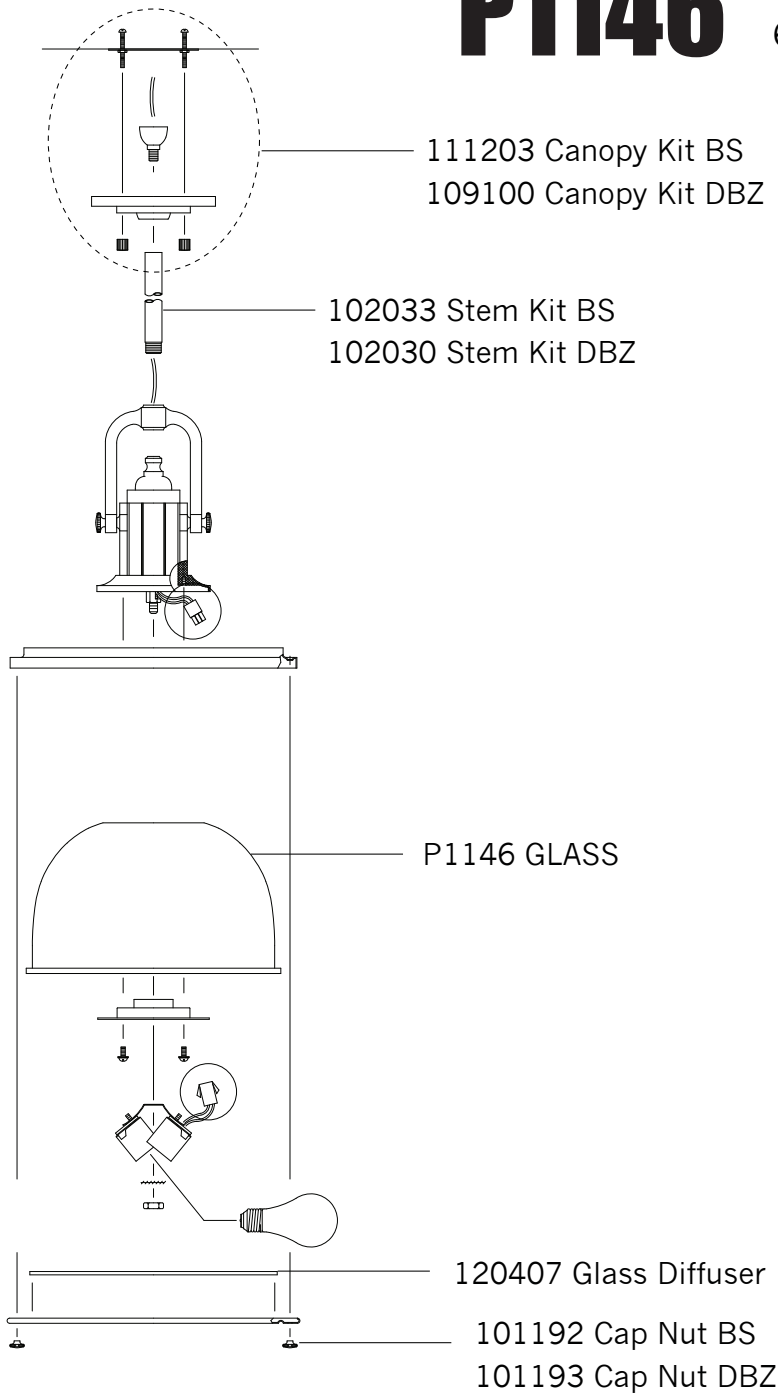

# Replacement Parts For

# P1146

6/2012

111203 Canopy Kit BS  
109100 Canopy Kit DBZ

102033 Stem Kit BS  
102030 Stem Kit DBZ

P1146 GLASS

120407 Glass Diffuser

101192 Cap Nut BS  
101193 Cap Nut DBZ

Qty.	Part #	Description
	111203	Canopy Kit BS
	109100	Canopy Kit DBZ
	102033	Stem Kit BS
	102030	Stem Kit DBZ
	P1146 GLASS	Glass
	120407	Glass Diffuser
	101192	Cap Nut BS
	101193	Cap Nut DBZ

# FEISS®

EST. 1955