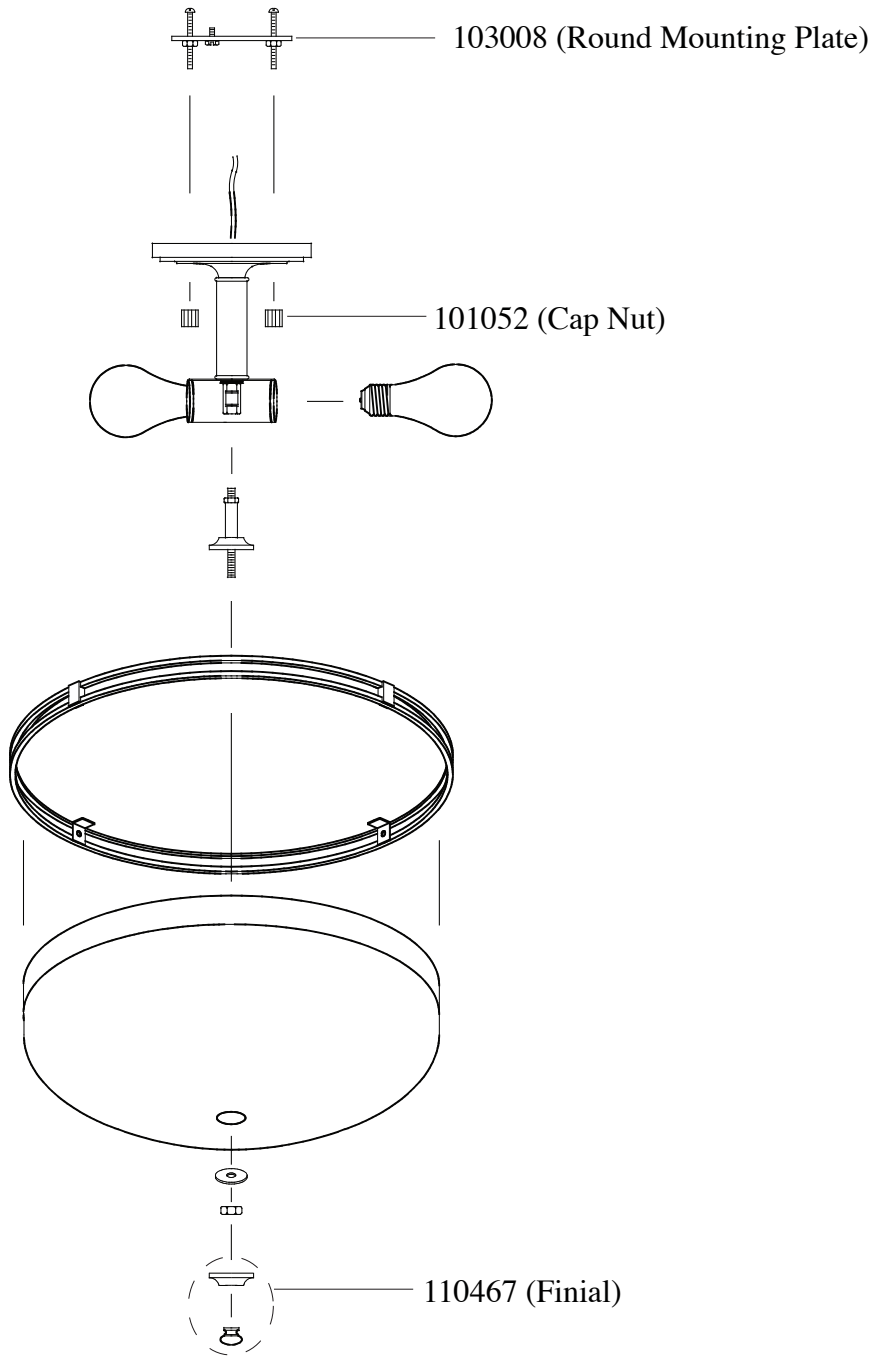

# Replacement Parts For

# SF256 10/09

Qty.	Part #	Description
	103008	Round Mounting Plate
	101052	Cap Nut
	110467	Finial

**MURRAY  
FEISS**  
Generation Brands™