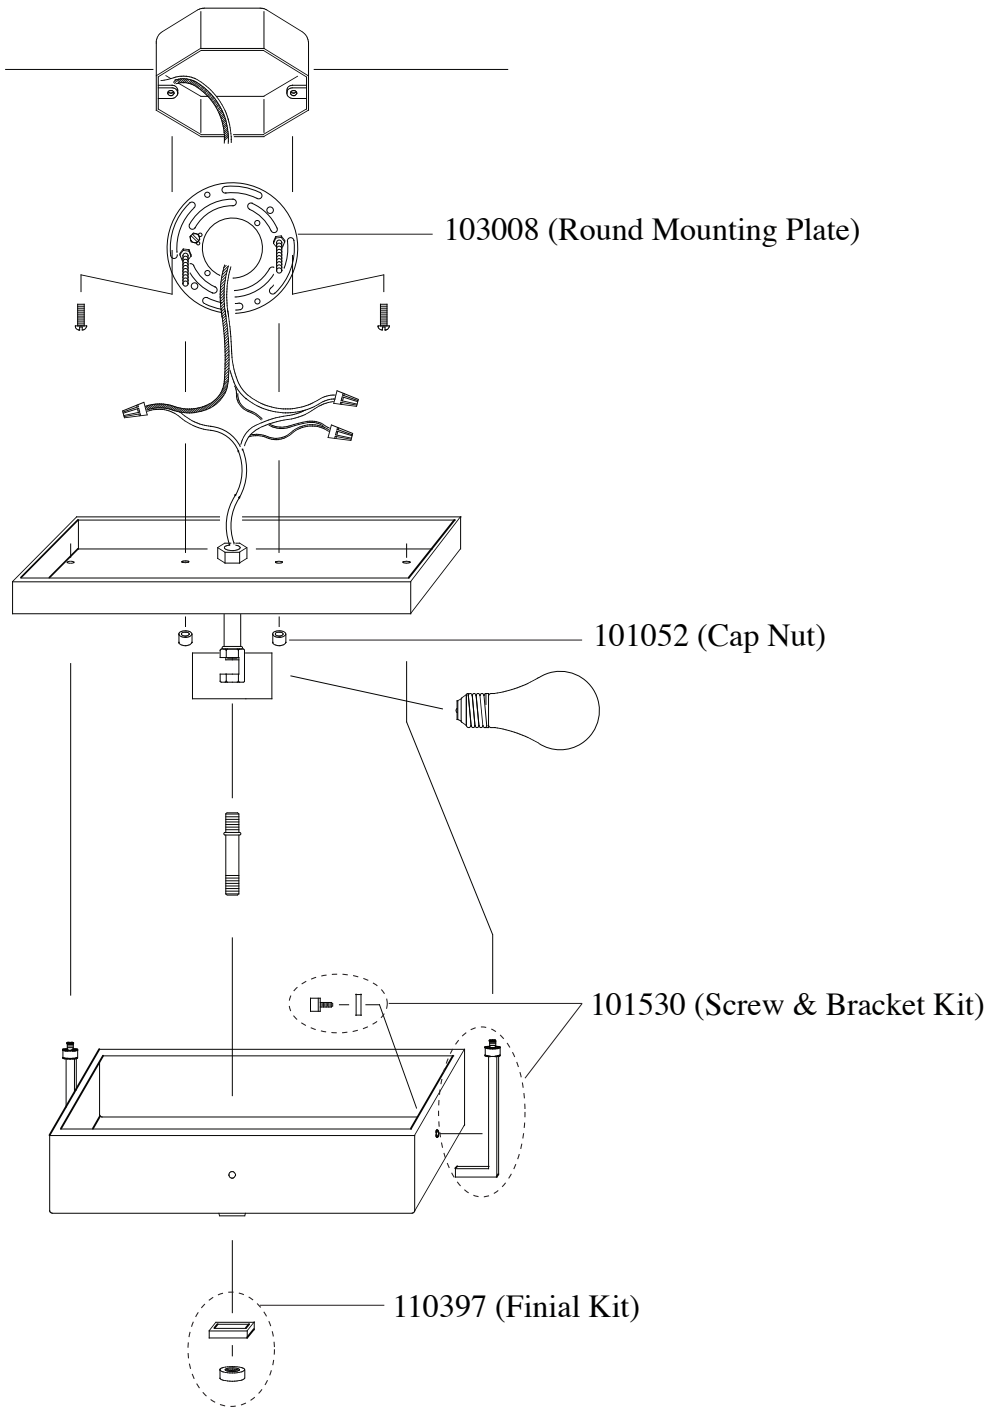

# Replacement Parts For

# FM306

10/09

Qty.	Part #	Description
	103008	Round Mounting Plate
	101052	Cap Nut
	101530	Screw & Bracket Kit
	110397	Finial Kit

**MURRAY  
FEISS**  
Generation Brands™