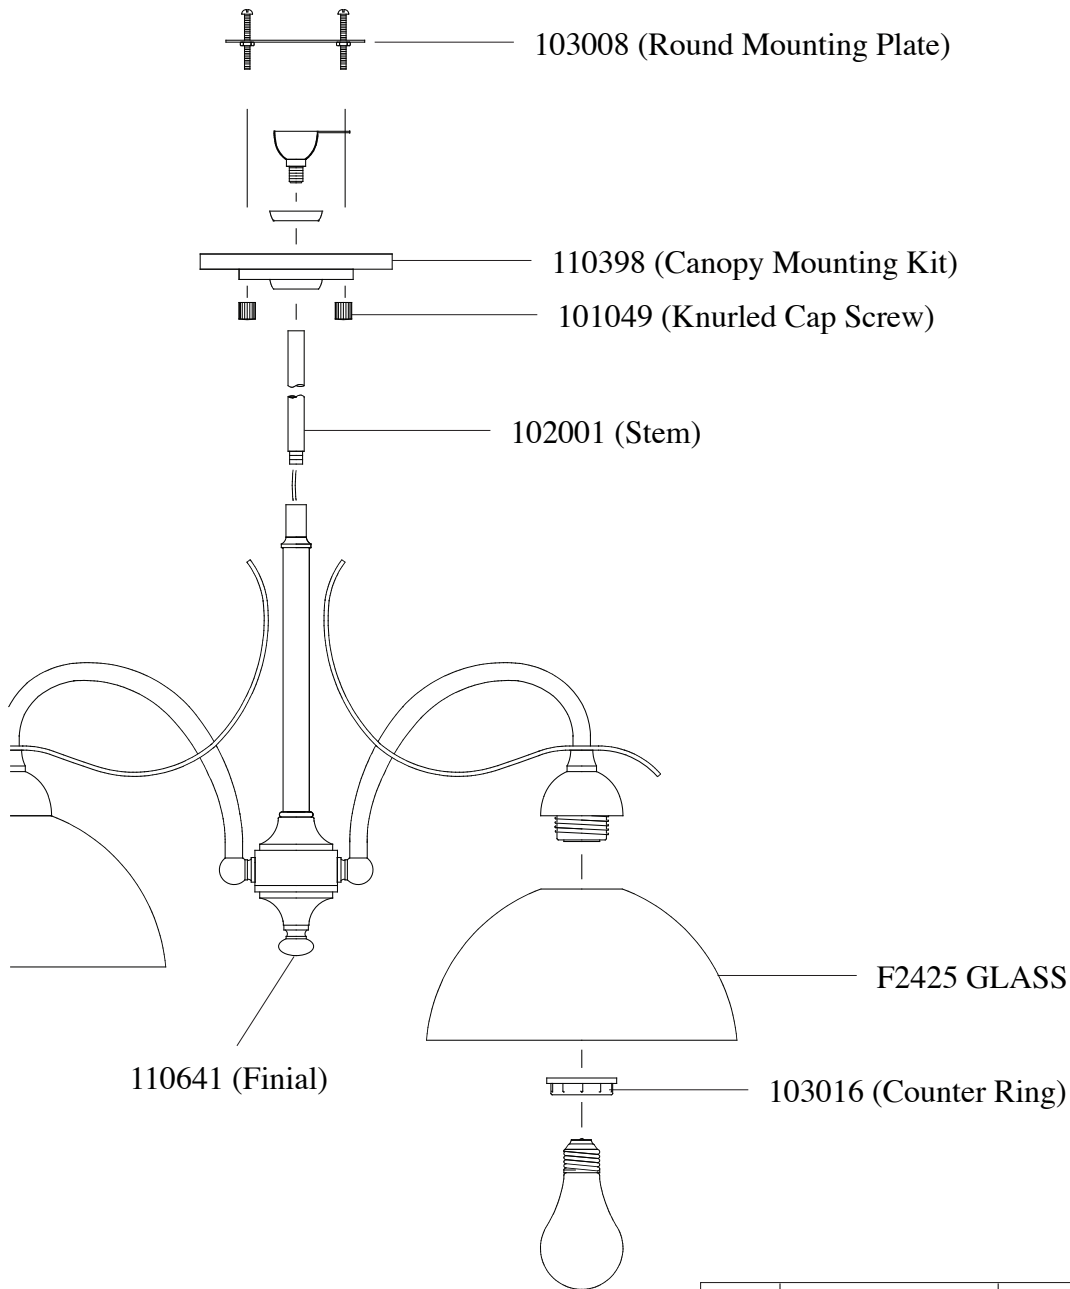

# Replacement Parts For **F2425/3** 10/2012

Qty.	Part #	Description
	103008	Round Mounting Plate
	110398	Canopy Mounting Kit
	101049	Knurled Cap Screw
	102001	Stem
	103016	Counter Ring
	110641	Finial
	F2425 GLASS	