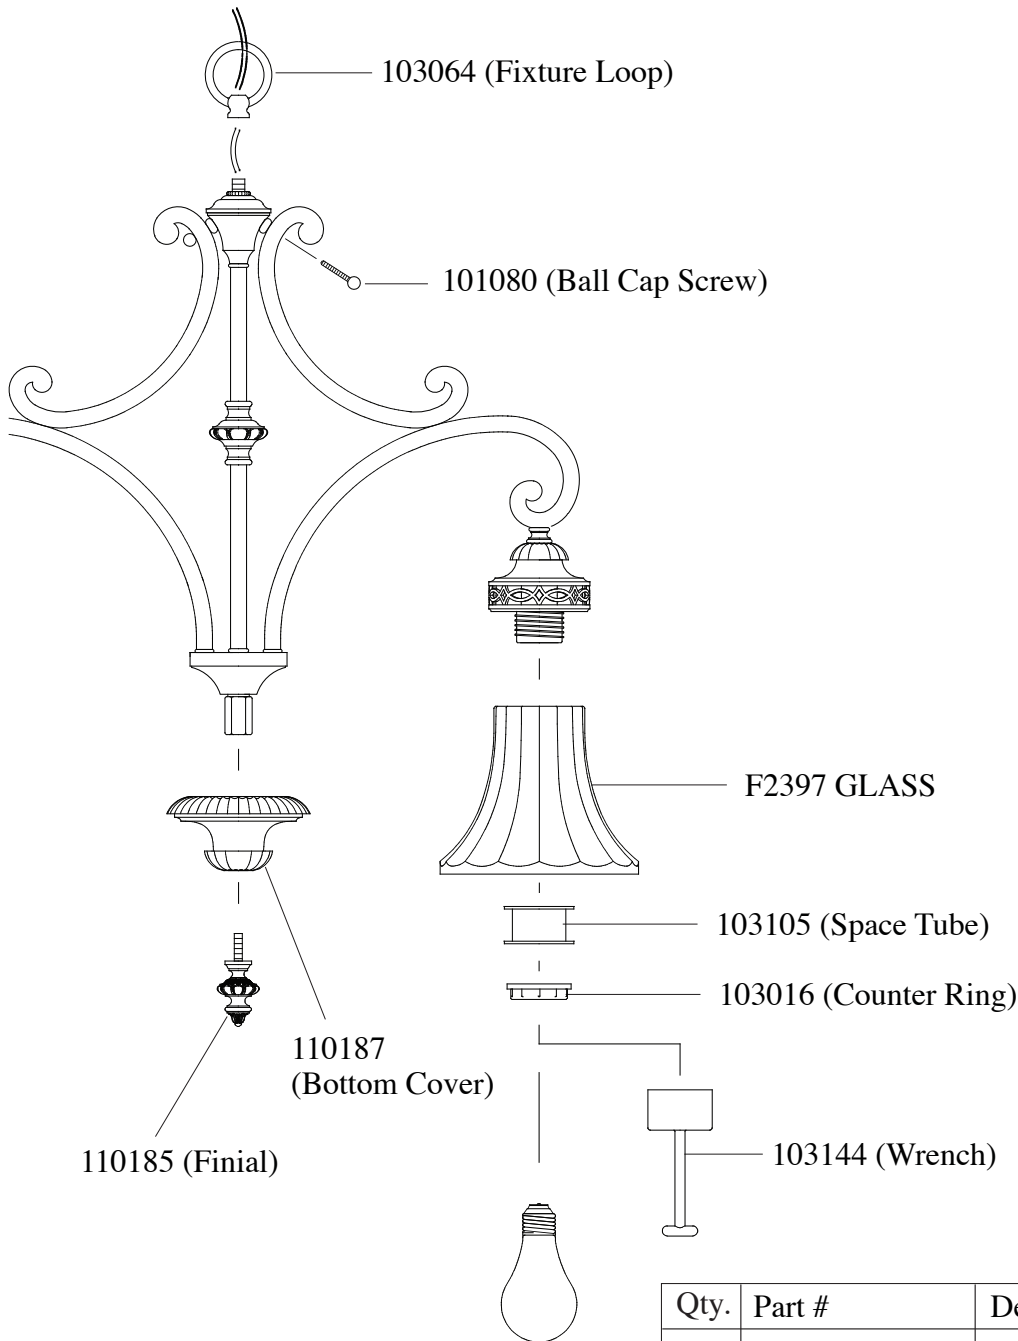

Replacement Parts For **F2397/5** 10/2012

Qty.	Part #	Description
	110182	Canopy Mounting Kit
	Chain WAL	Chain WAL
	103064	Fixture Loop
	101080	Ball Cap Screw CH
	103105	Spacer Tube
	103016	Counter Ring
	103144	Wrench
	110187	Bottom Cover
	110185	Finial
	F2397 GLASS	Glass