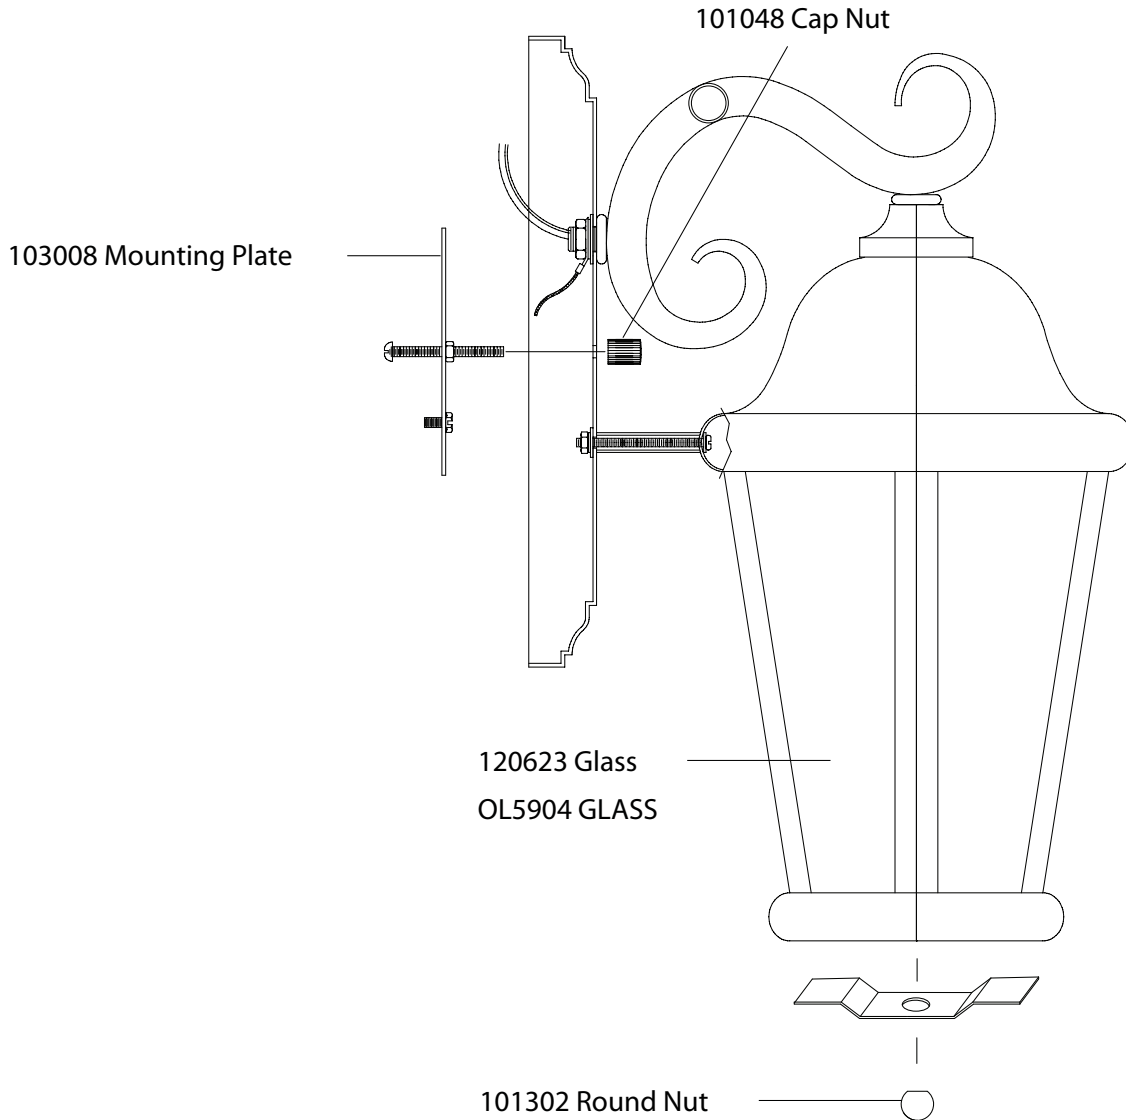

# Replacement Parts For

# OL5904

12/2012

Qty.	Part #	Description
	103008	Mounting Plate
	120623	Glass
	101048	Cap Nut
	101302	Round Nut
	OL5904 GLASS	Glass