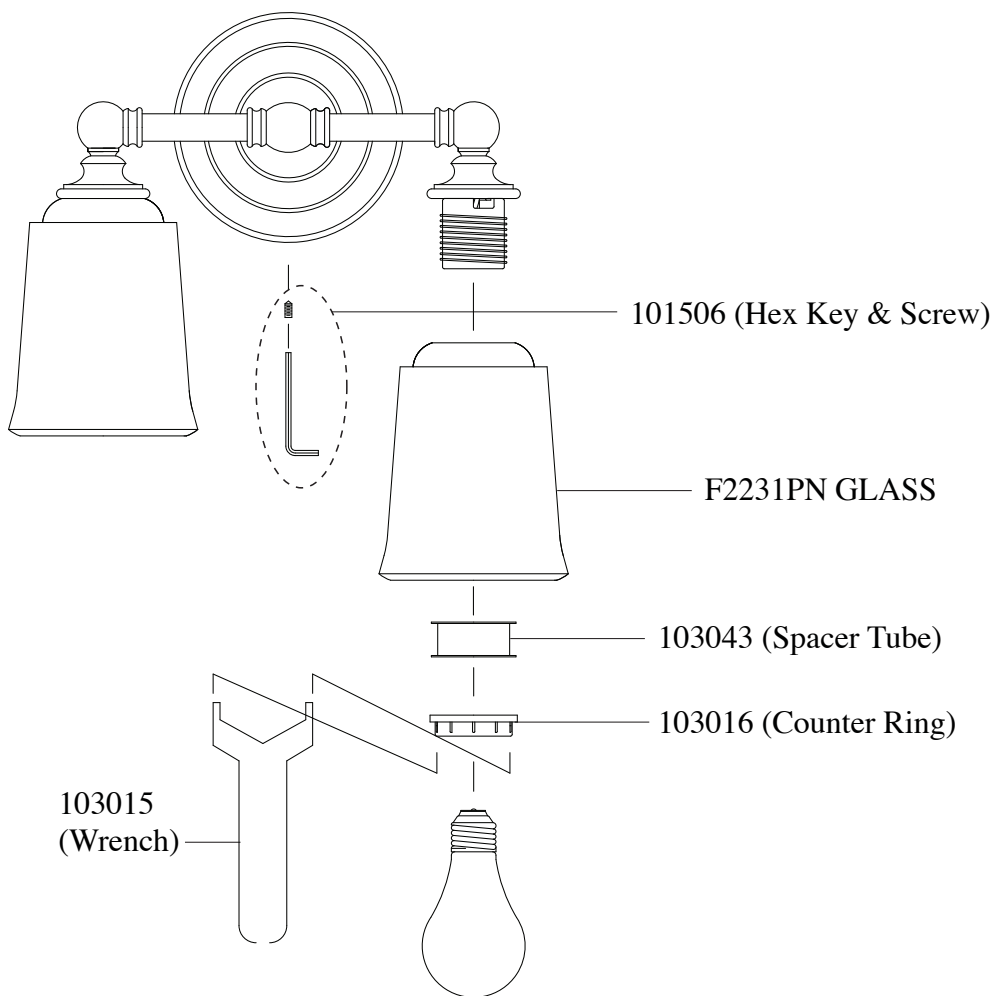

# Replacement Parts For VS12601, VS12602, VS12603, VS12604

10/2012

Qty.	Part #	Description
	103151	Mounting Plate
	101506	Hex Key & Screw
	103016	Counter Ring
	103043	Spacer Tube
	103015	Wrench
	F2231PN GLASS	Glass