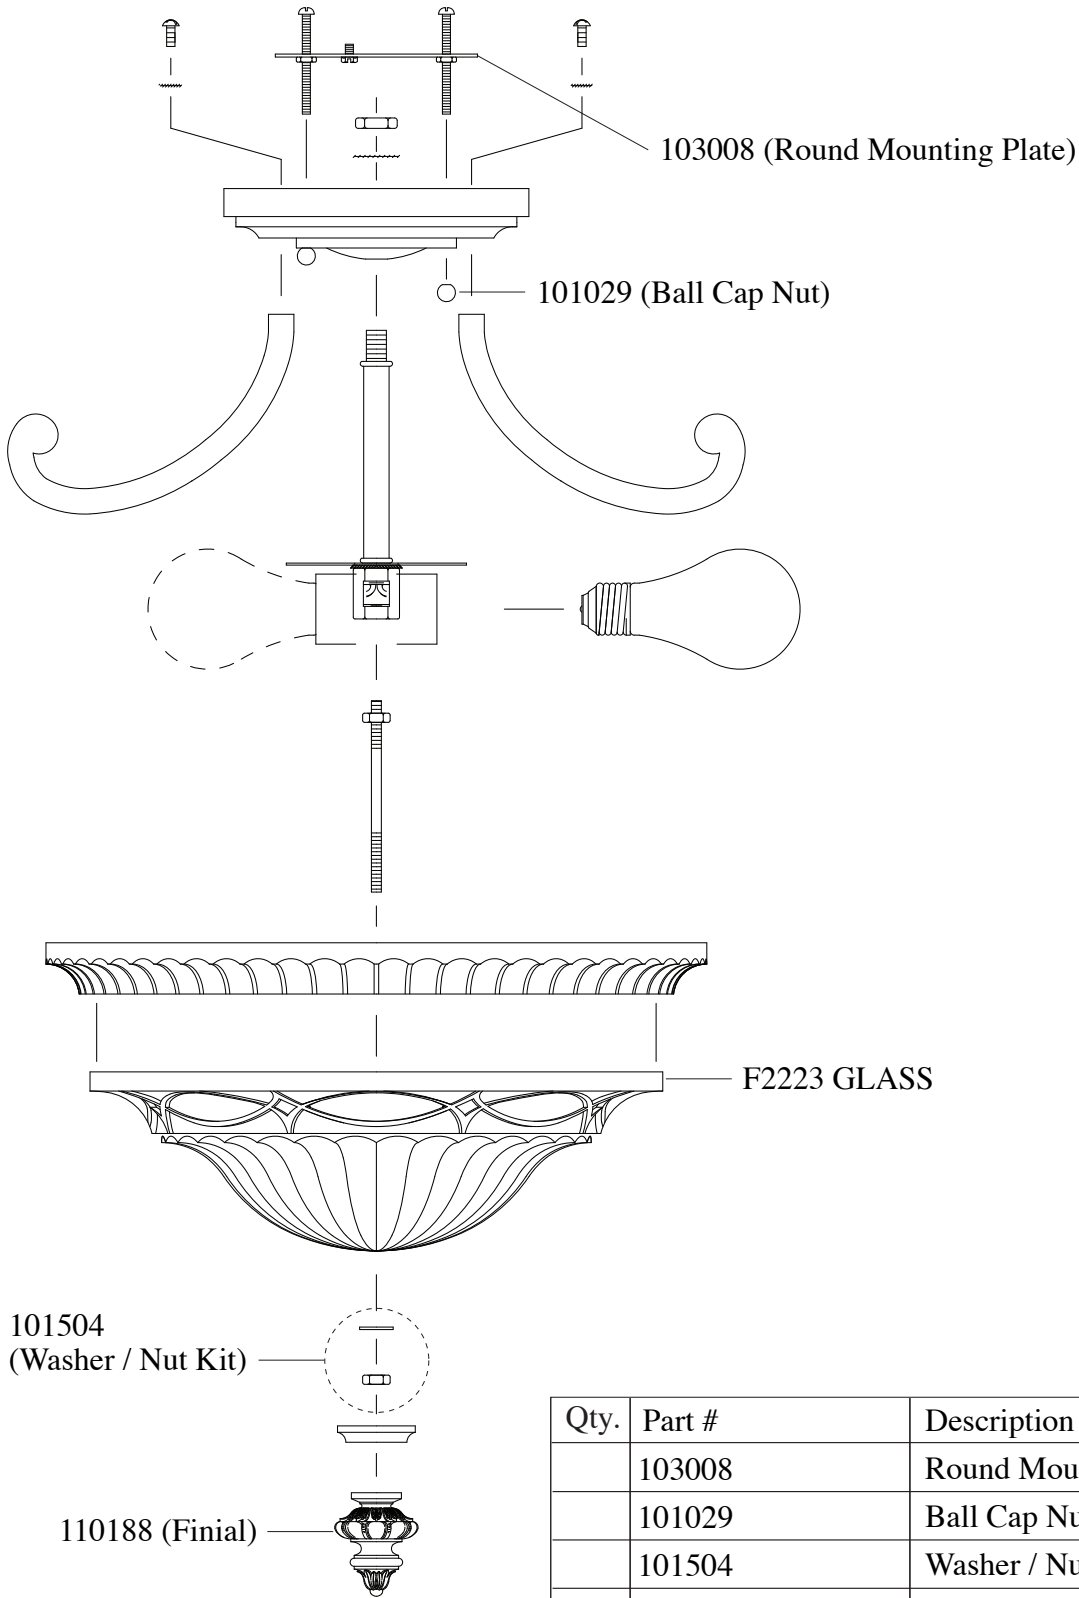

# Replacement Parts For

# SF239

10/2012

Qty.	Part #	Description
	103008	Round Mounting Plate
	101029	Ball Cap Nut
	101504	Washer / Nut Kit
	110188	Finial
	F2223 GLASS	Glass

**MURRAY  
FEISS**  
Generation Brands™