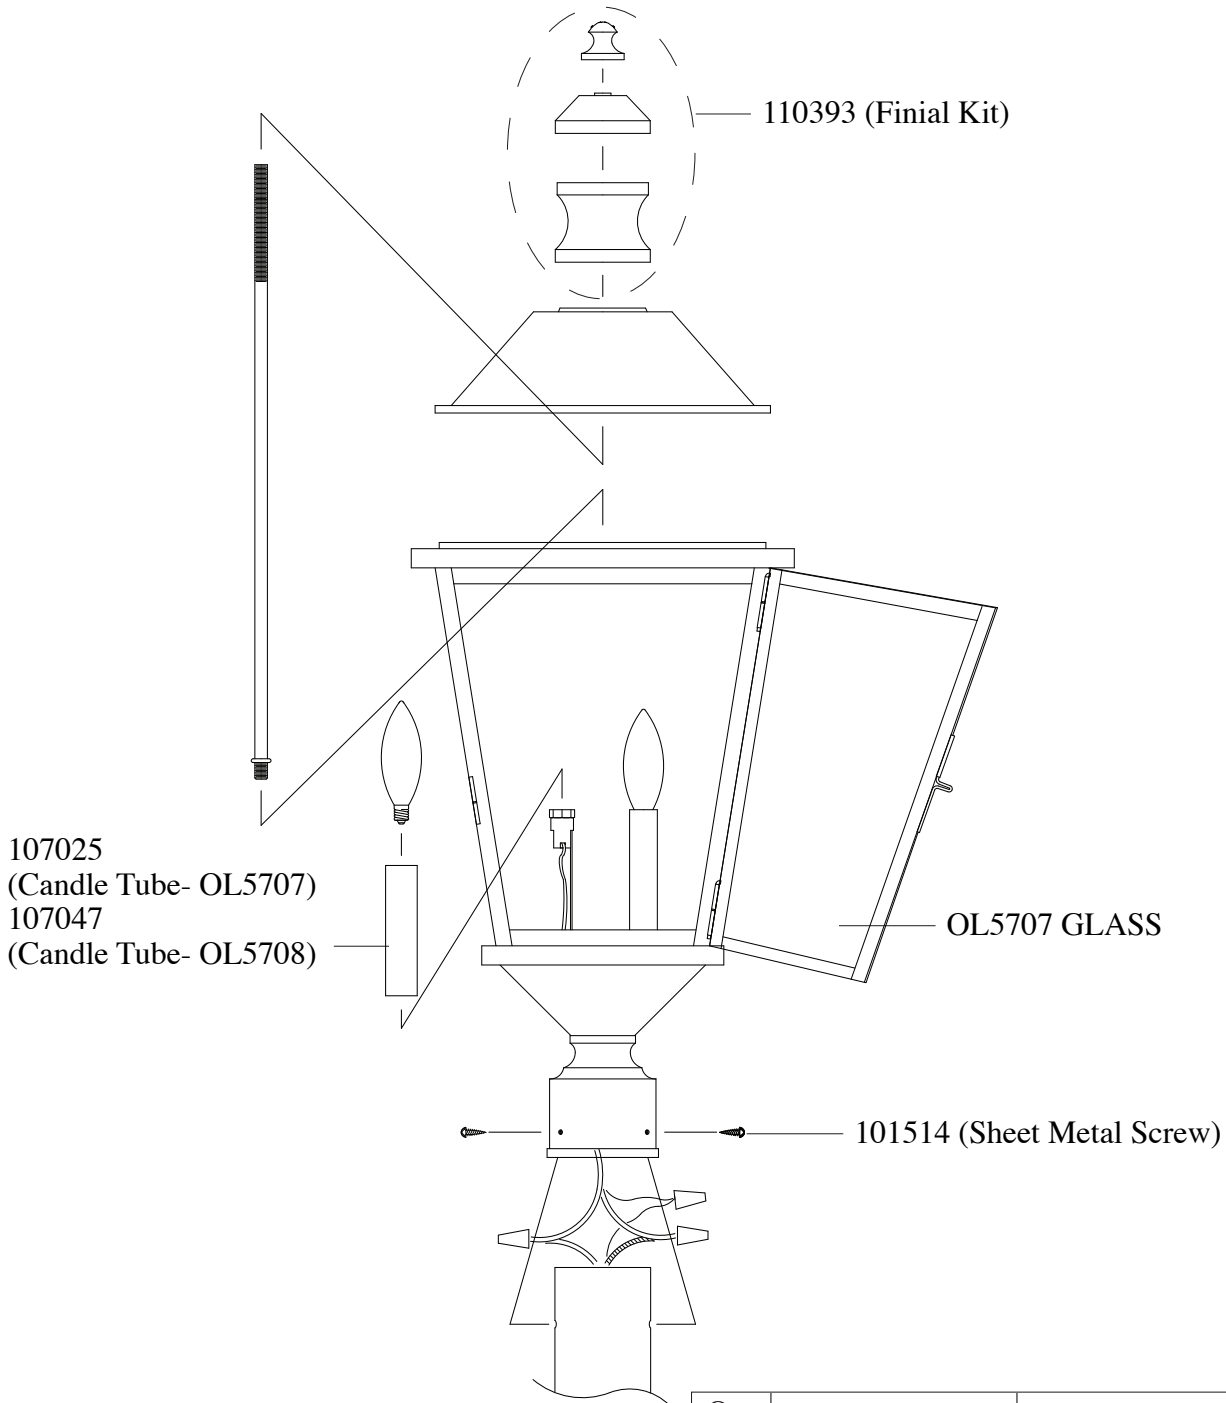

Replacement Parts For **OL5707, OL5708** 10/2012

Qty.	Part #	Description
	110393	Finial Kit
	107025	Candle Tube - OL5707
	107047	Candle Tube - OL5708
	101514	Sheet Metal Screw
	OL5707 GLASS	Glass

**MURRAY
FEISS**
Generation Brands™