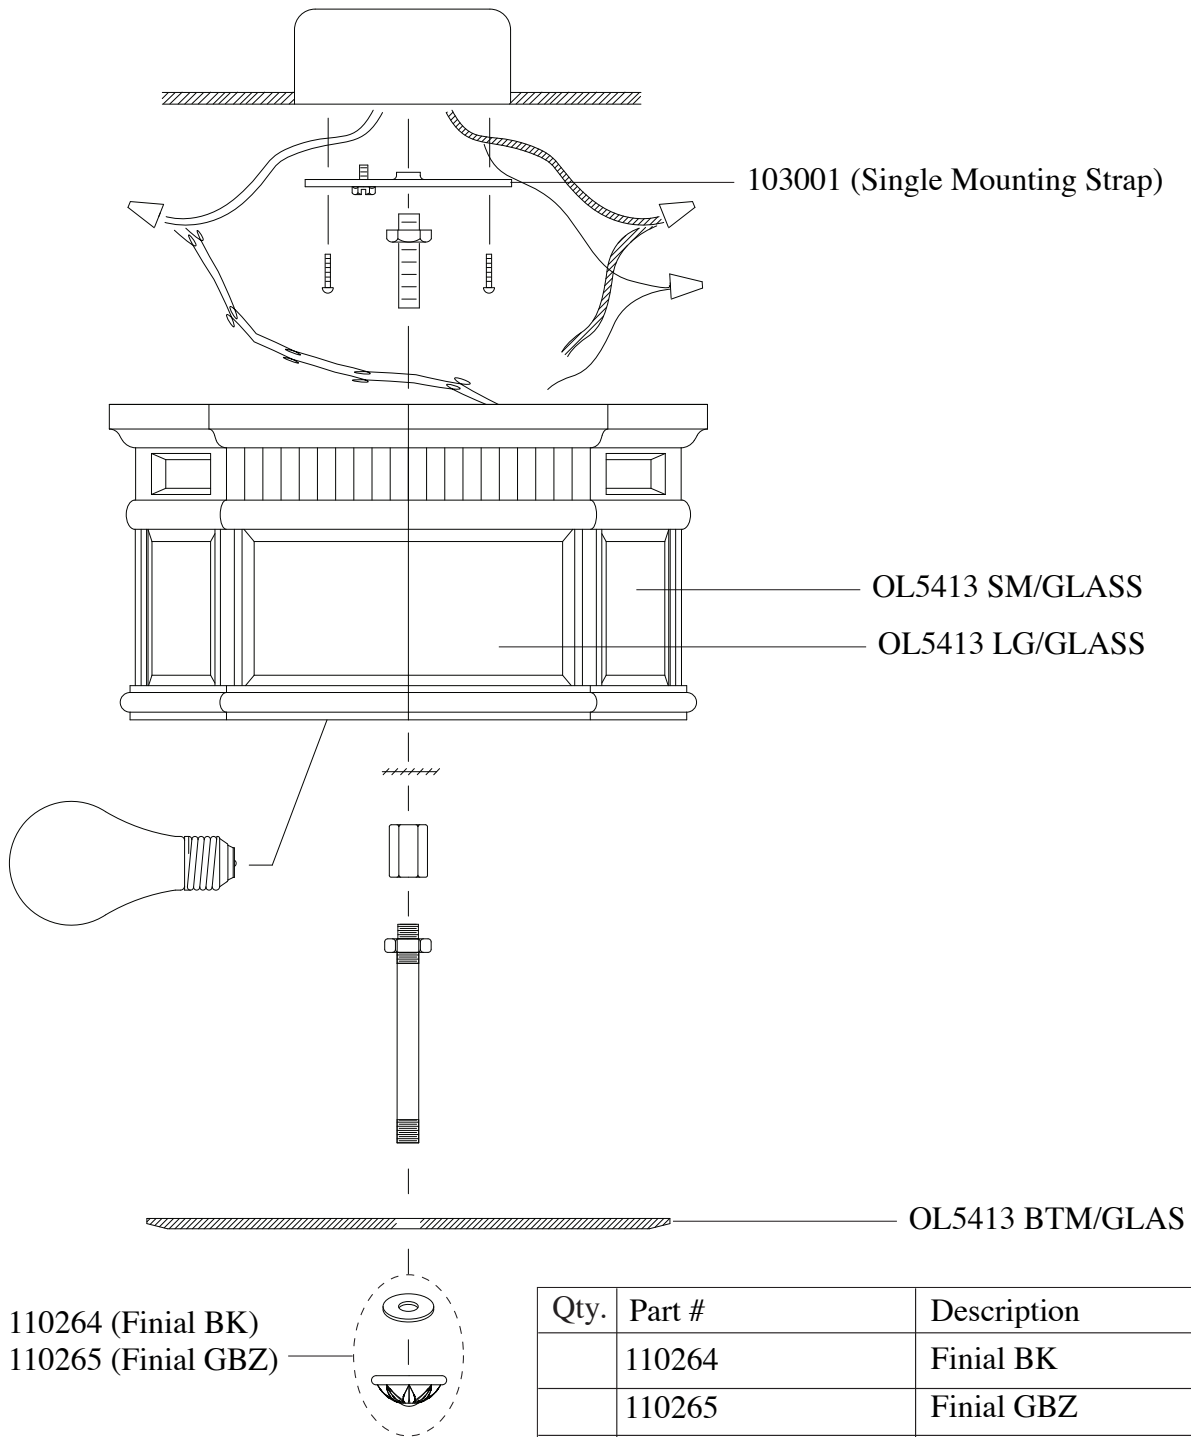

Replacement Parts For

OL5413 10/2012

Qty.	Part #	Description
	110264	Finial BK
	110265	Finial GBZ
	103001	Single Mounting Strap
	OL5413 SM/GLASS	Glass
	OL5413 LG/GLASS	Glass
	OL5413 BTM/GLAS	Glass

**MURRAY
FEISS**
Generation Brands™