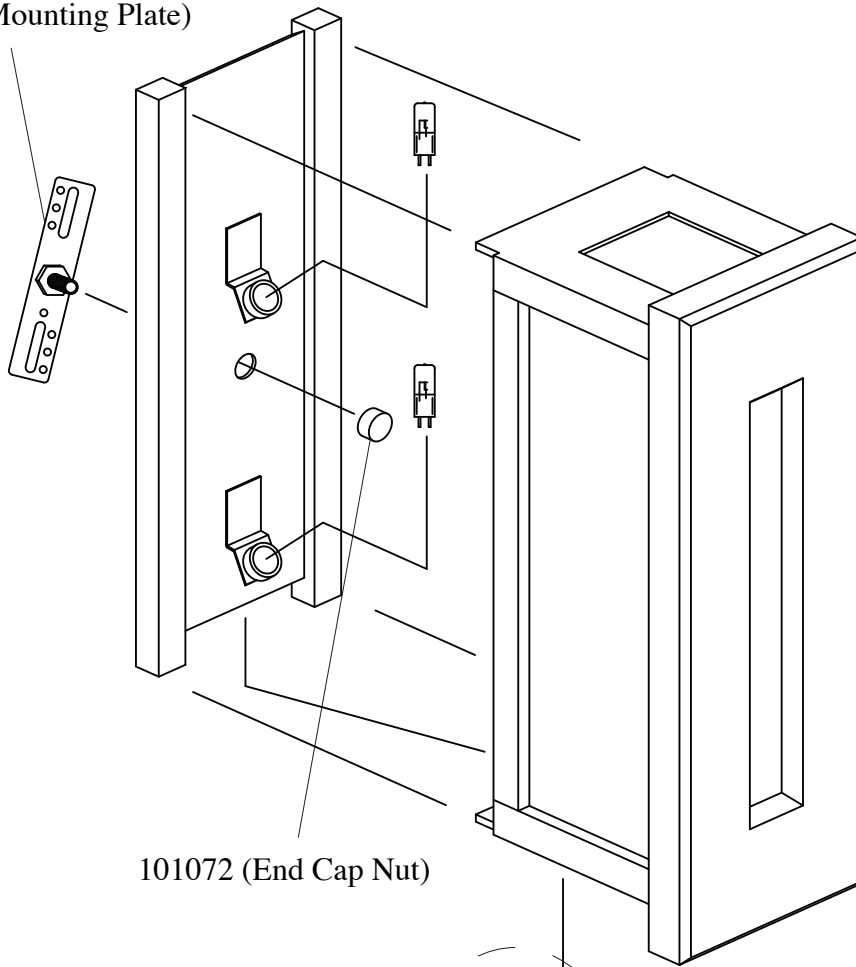

Replacement Parts For

ODWB4320

10/09

103002 (Mounting Plate)

101072 (End Cap Nut)

101503 (Hex Key & Screw Set)

Qty.	Part #	Description
	103002	Mounting Plate
	101072	End Cap Nut
	101503	Hex Key & Screw Kit
	120012	Glass Panel Set GBZ
	120013	Glass Panel Set BRAL