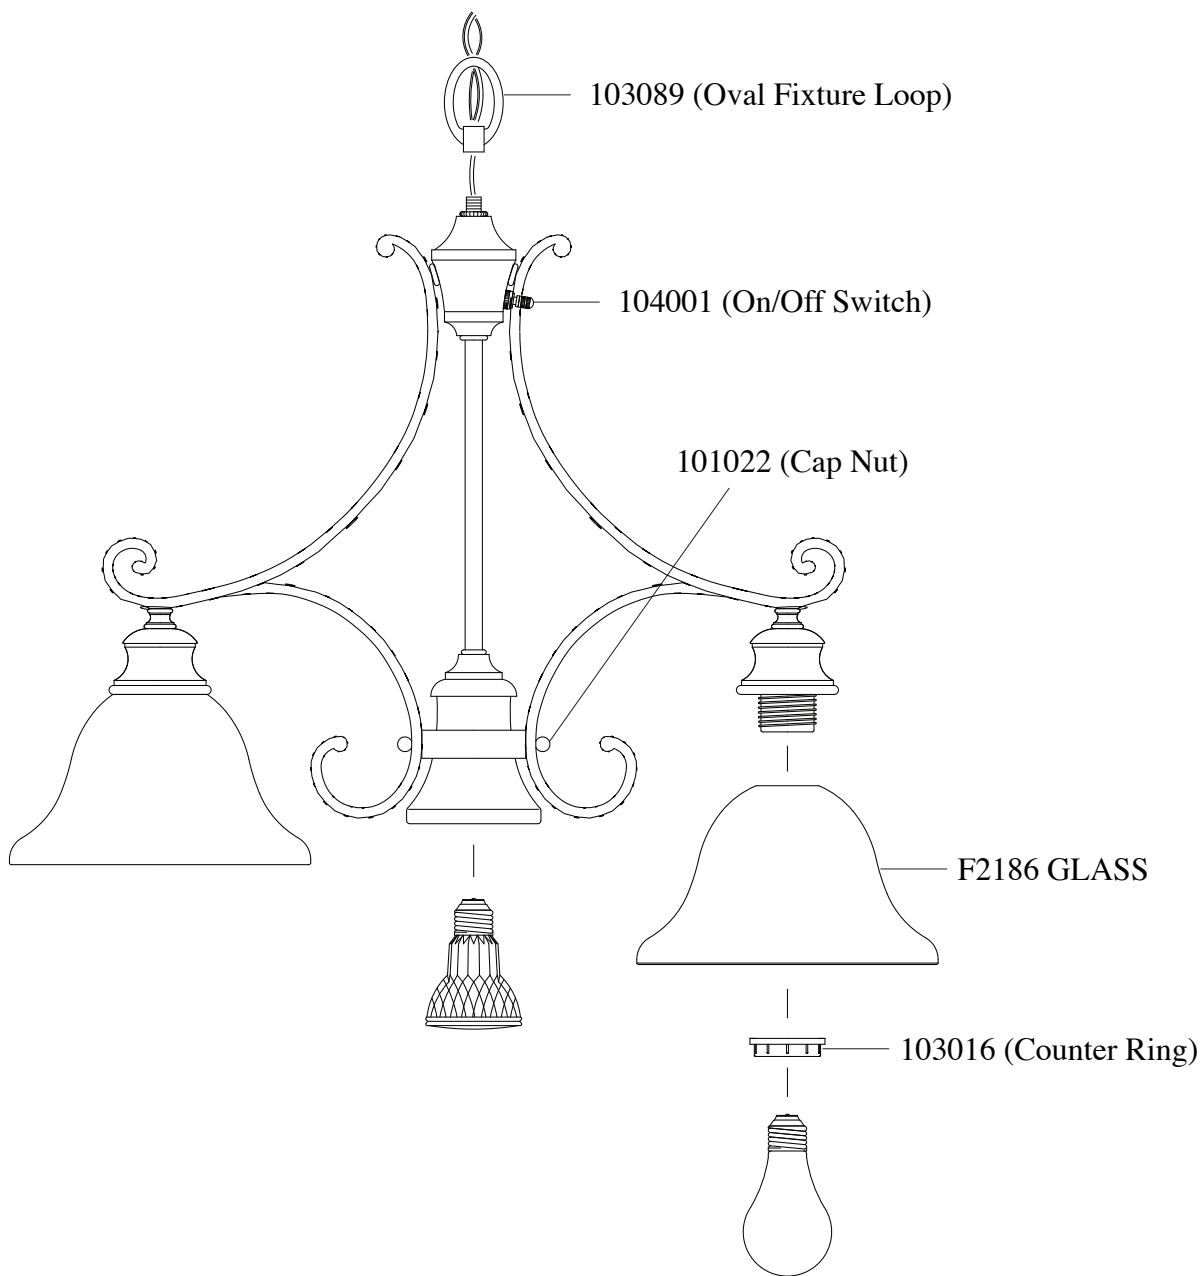

Replacement Parts For

F2186/4+1 10/2012

Qty.	Part #	Description
	110208	Canopy Hardware Kit
	Chain LBR	Chain LBR
	103089	Oval Fixture Loop
	104001	On/Off Switch
	103016	Counter Ring
	101022	Cap Nut
	F2186 GLASS	Glass