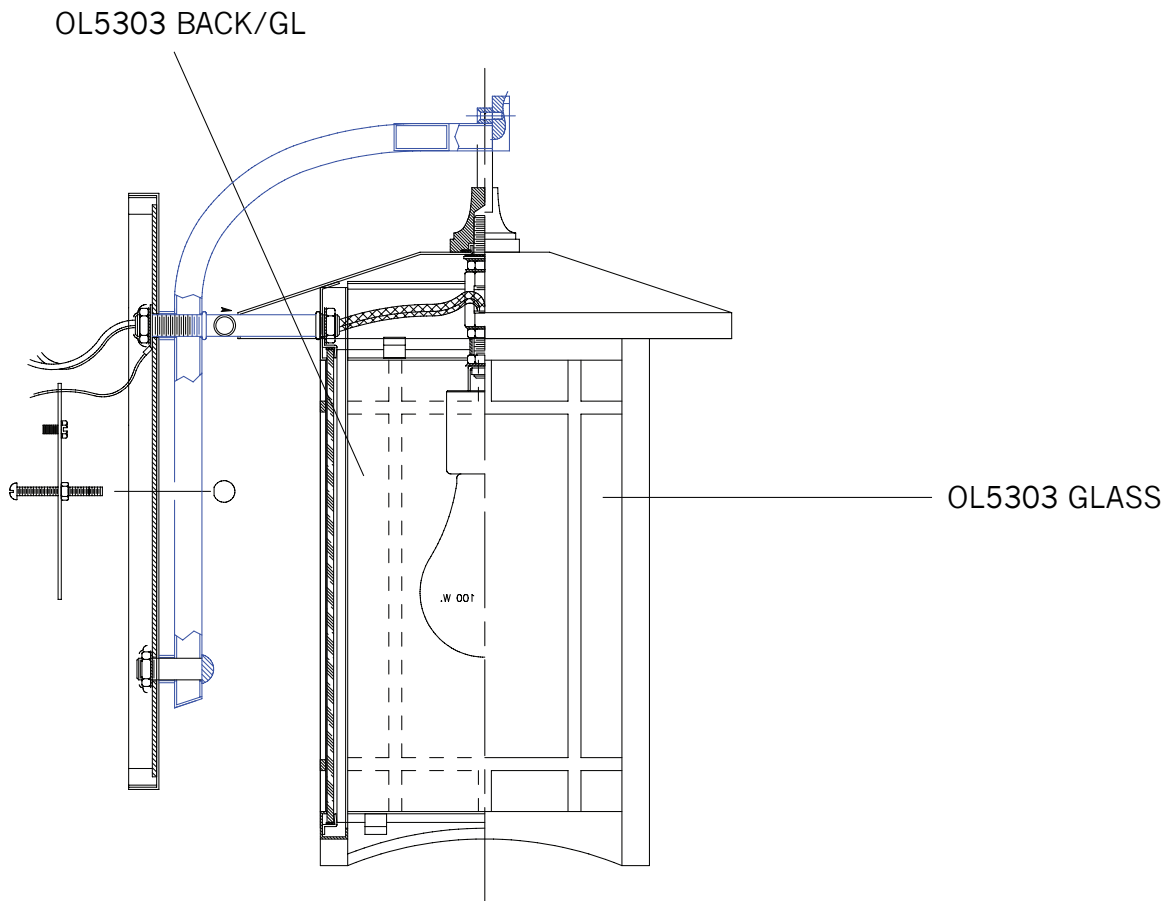

Replacement Parts For **OL5303** 10/2012

Qty.	Part #	Description
	OL5303 BACK/GL	Glass Back
	OL5303 GLASS	Glass Side / Front