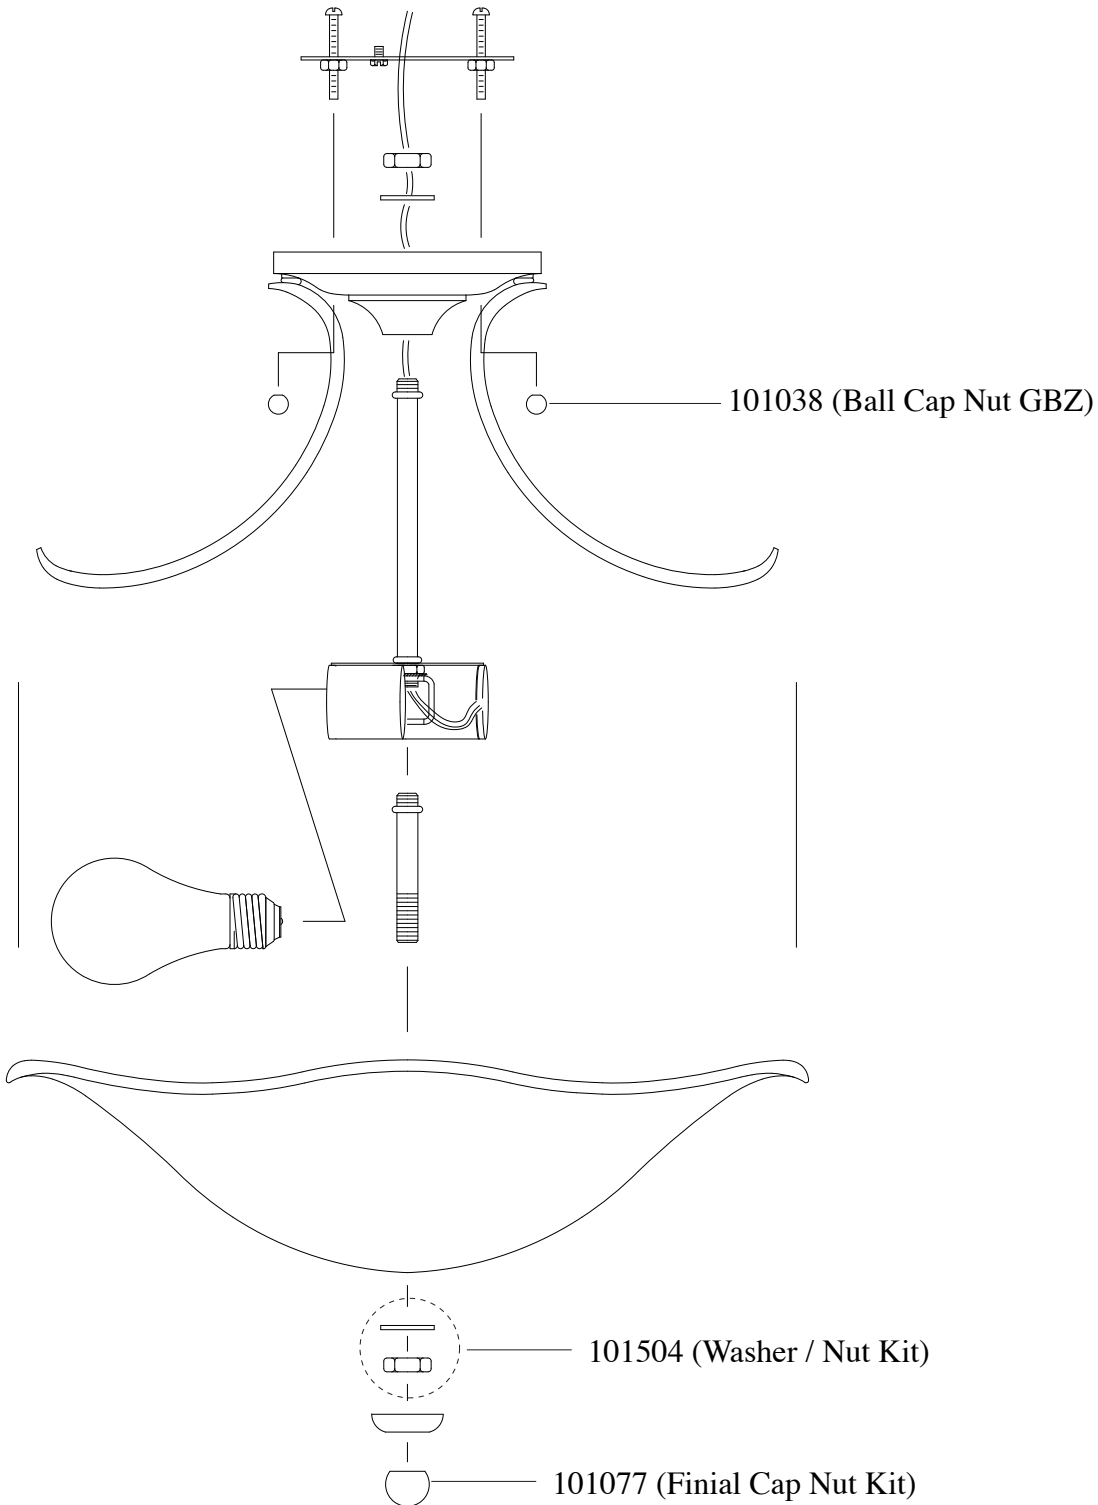

# Replacement Parts For **SF213, SF214** (E) 9/09

Qty.	Part #	Description
	101038	Ball Cap Nut GBZ
	101504	Washer / Nut Kit
	101077	Finial Cap Nut Kit

**MURRAY  
FEISS**  
Generation Brands™