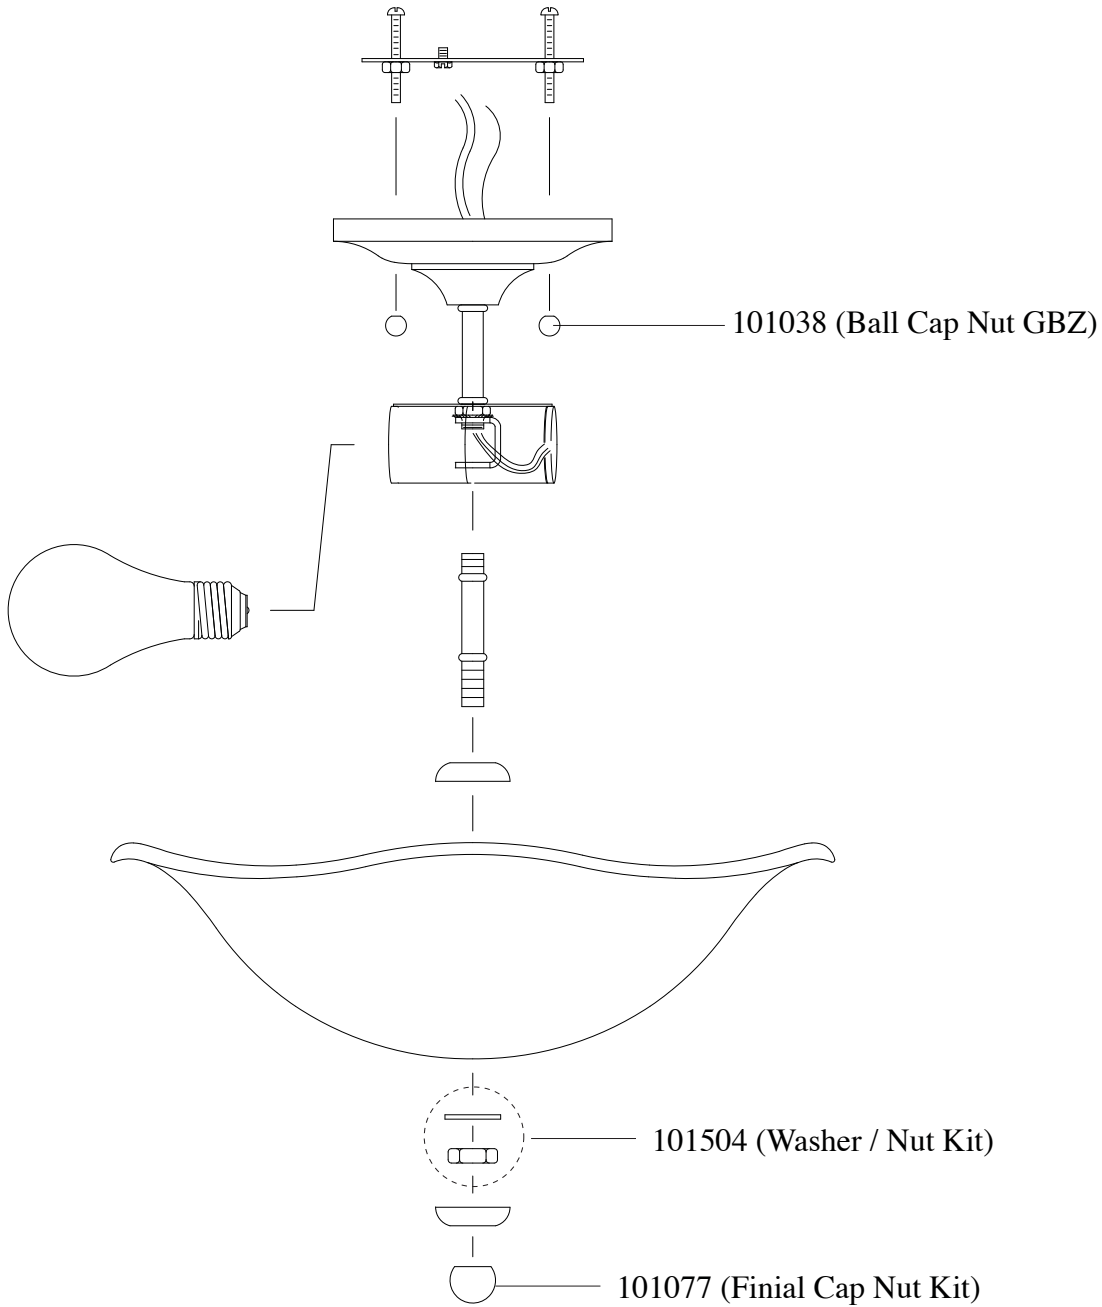

Replacement Parts For **SF212** (E) 9/09

Qty.	Part #	Description
	101038	Ball Cap Nut GBZ
	101504	Washer / Nut Kit
	101077	Finial Cap Nut Kit

**MURRAY
FEISS**
Generation Brands™