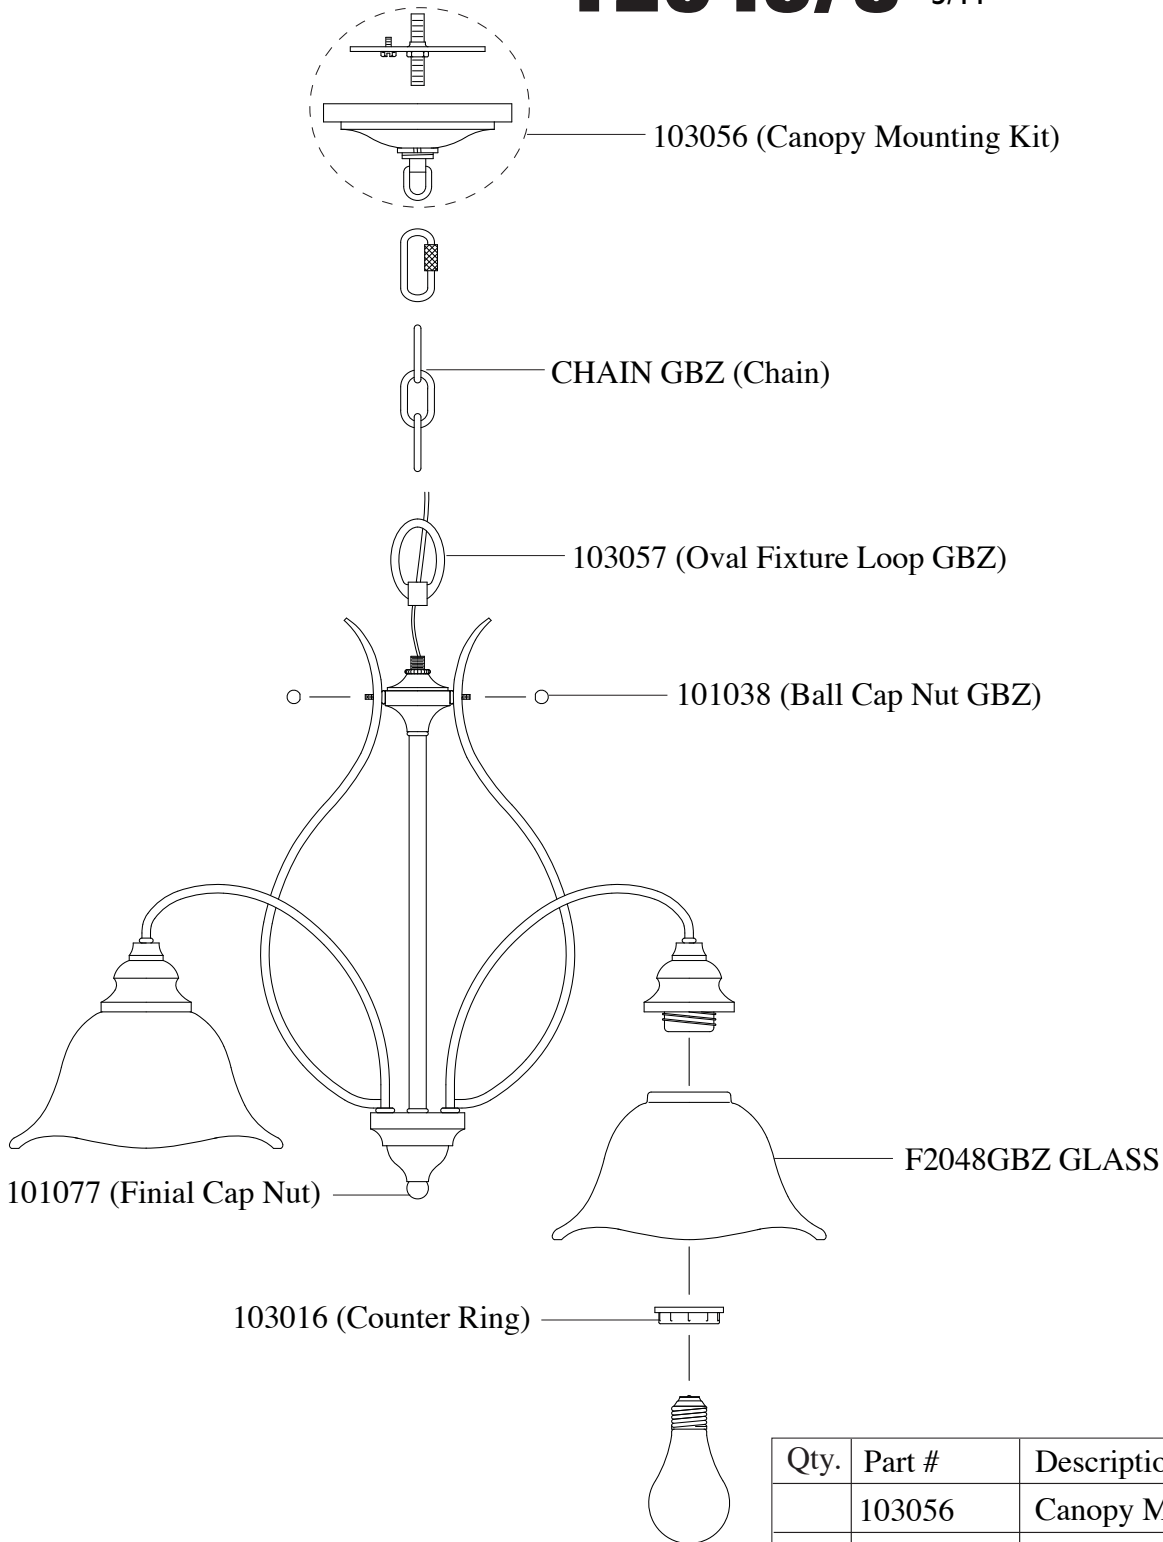

Replacement Parts For

F2049/3 5/11

Qty.	Part #	Description
	103056	Canopy Mounting Kit
	103057	Oval Fixture Loop GBZ
	Chain GBZ	Chain
	101038	Ball Cap Nut GBZ
	101077	Finial Cap Nut
	F2048GBZ GLASS	Glass