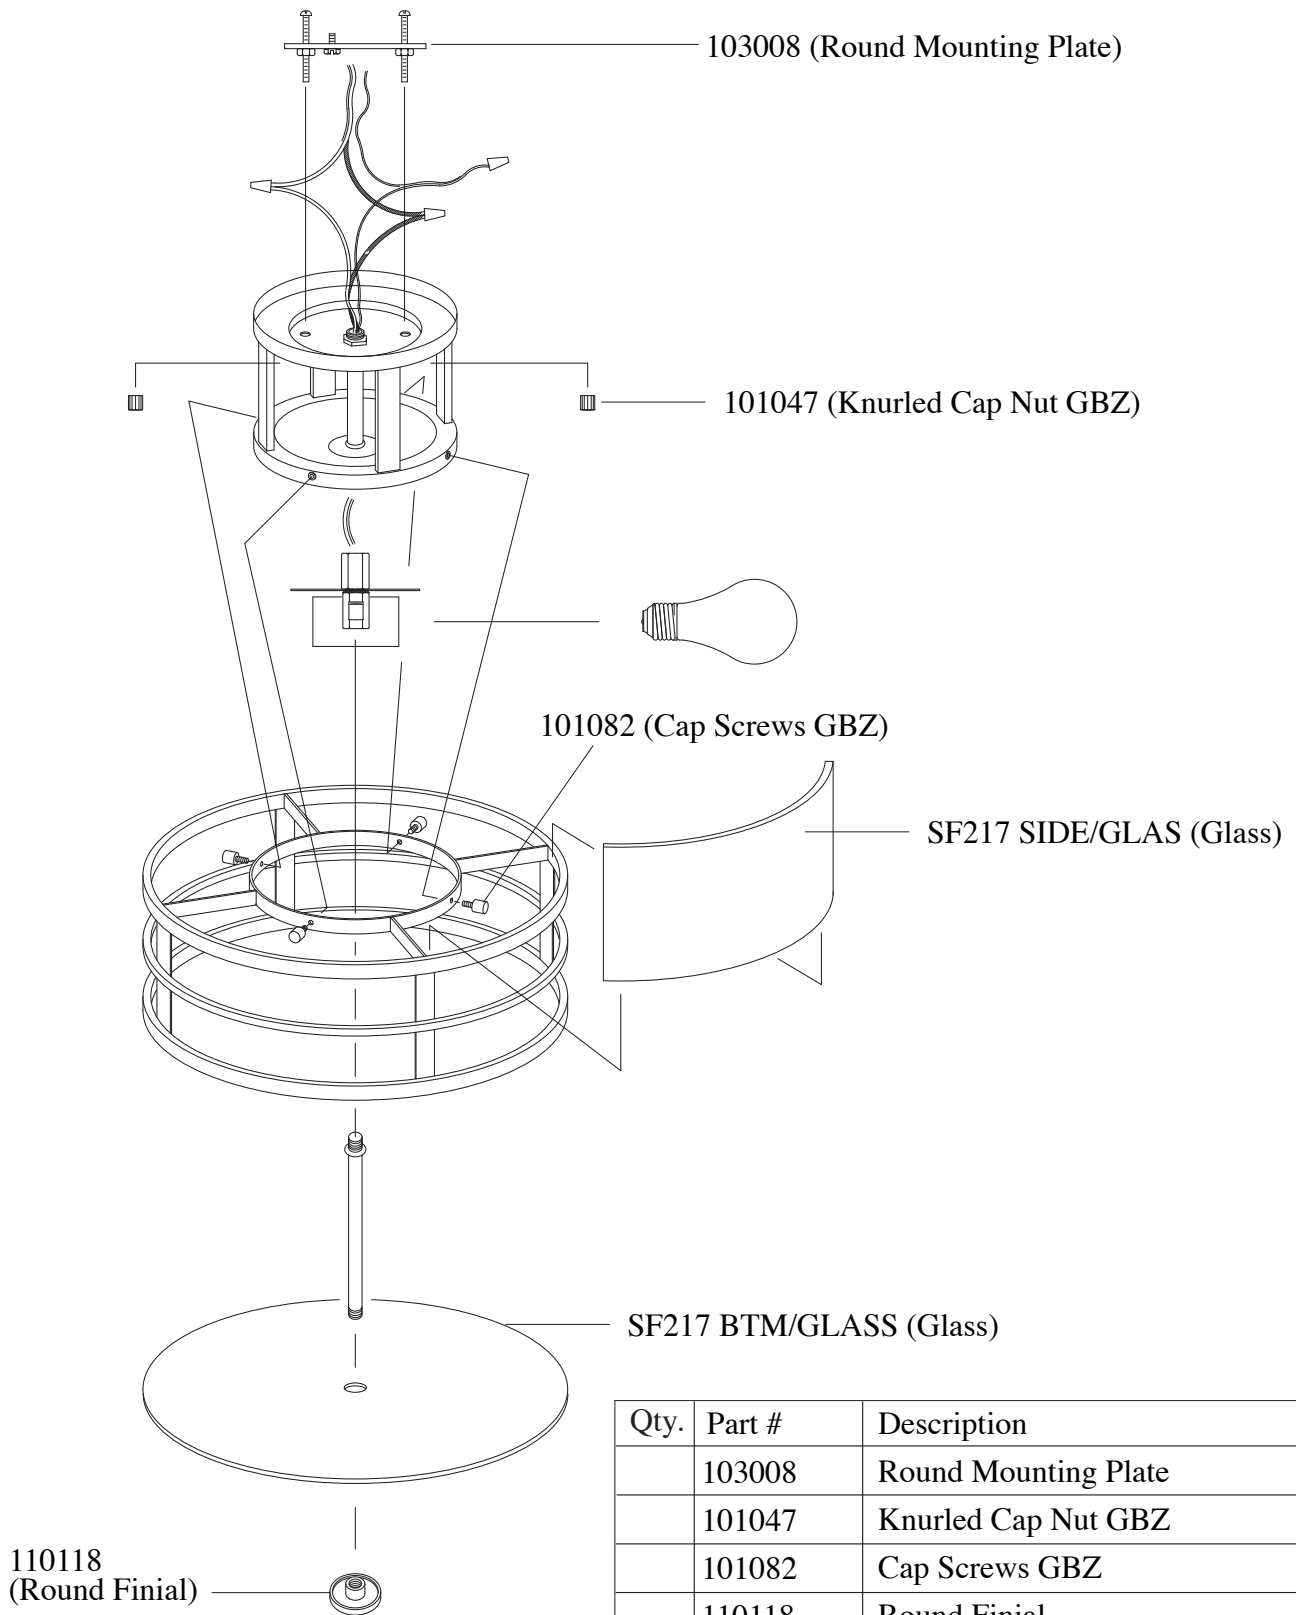

Replacement Parts For

SF217 (E) 9/2012

Qty.	Part #	Description
	103008	Round Mounting Plate
	101047	Knurled Cap Nut GBZ
	101082	Cap Screws GBZ
	110118	Round Finial
	SF217 BTM/GLASS	Glass
	SF217 SIDE/GLAS	Glass