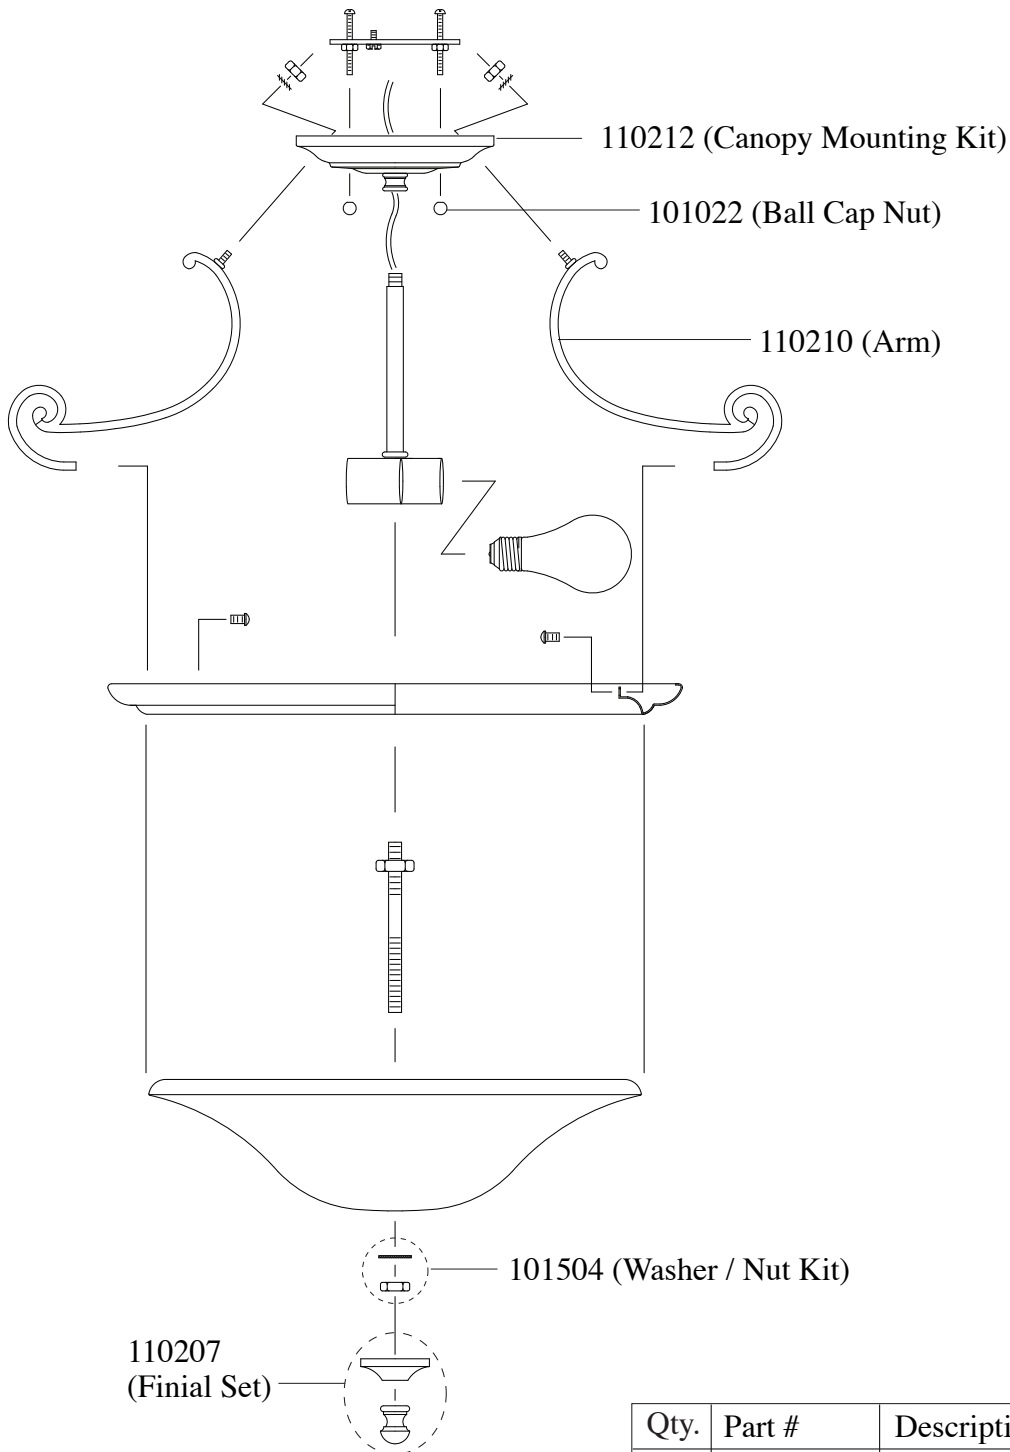

Replacement Parts For

SF194 (E) 9/09

Qty.	Part #	Description
	110212	Canopy Mounting Kit
	101022	Ball Cap Nut
	110210	Arm
	101504	Washer / Nut Kit
	110207	Finial Set

**MURRAY
FEISS**
Generation Brands™