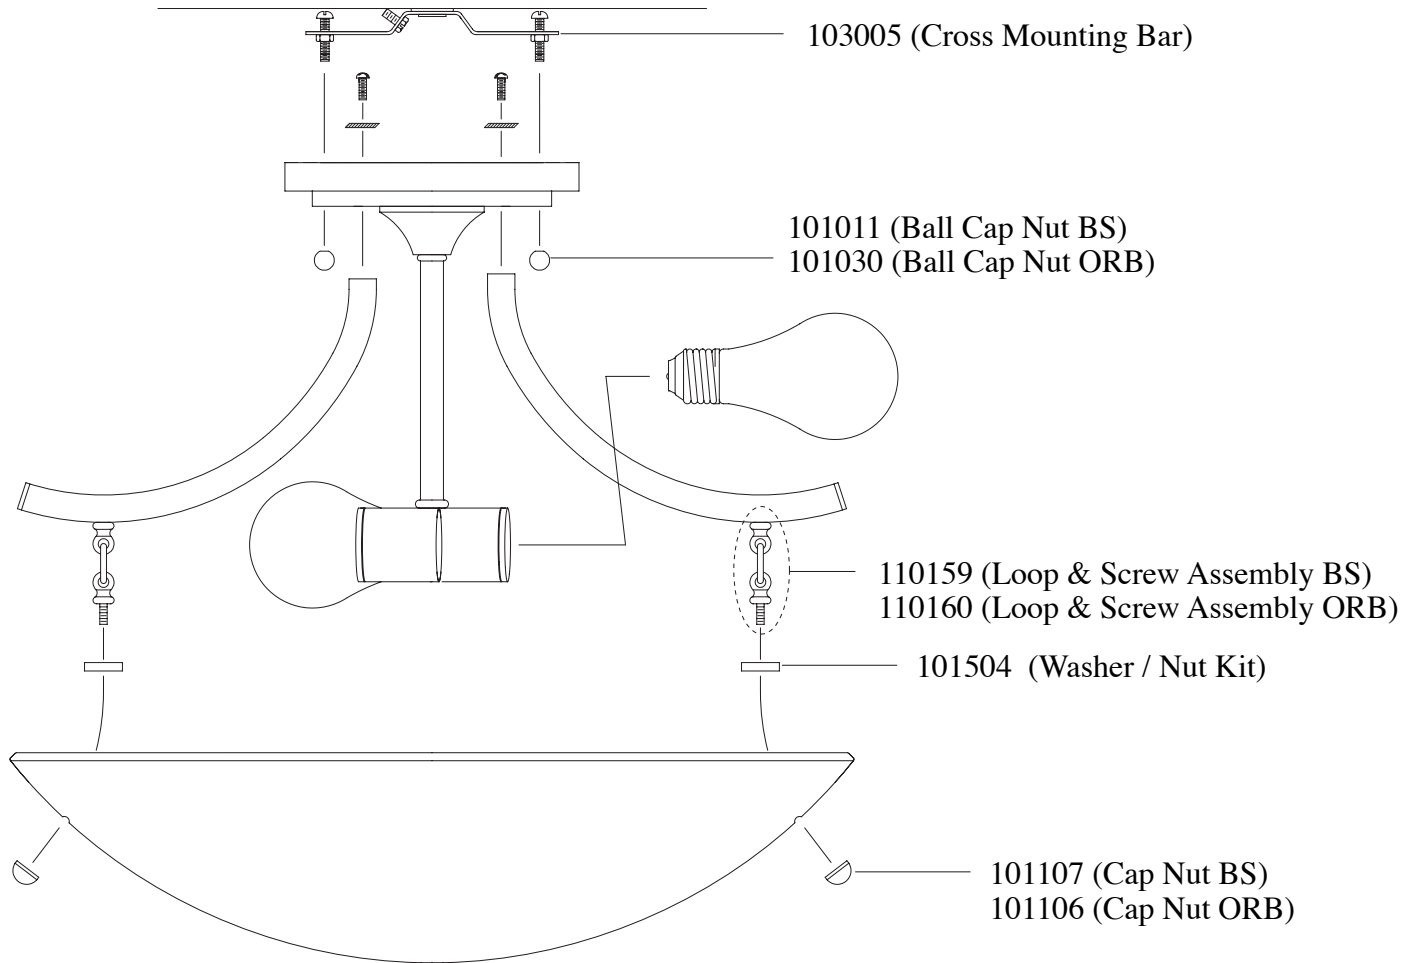

Replacement Parts For

SF189

(E) 9/09

Qty.	Part #	Description
	103005	Cross Mounting Bar
	101011	Ball Cap Nut BS
	101030	Ball Cap Nut ORB
	110159	Loop & Screw Assembly BS
	110160	Loop & Screw Assembly ORB
	101504	Washer / Nut Kit
	101107	Cap Nut BS
	101106	Cap Nut ORB