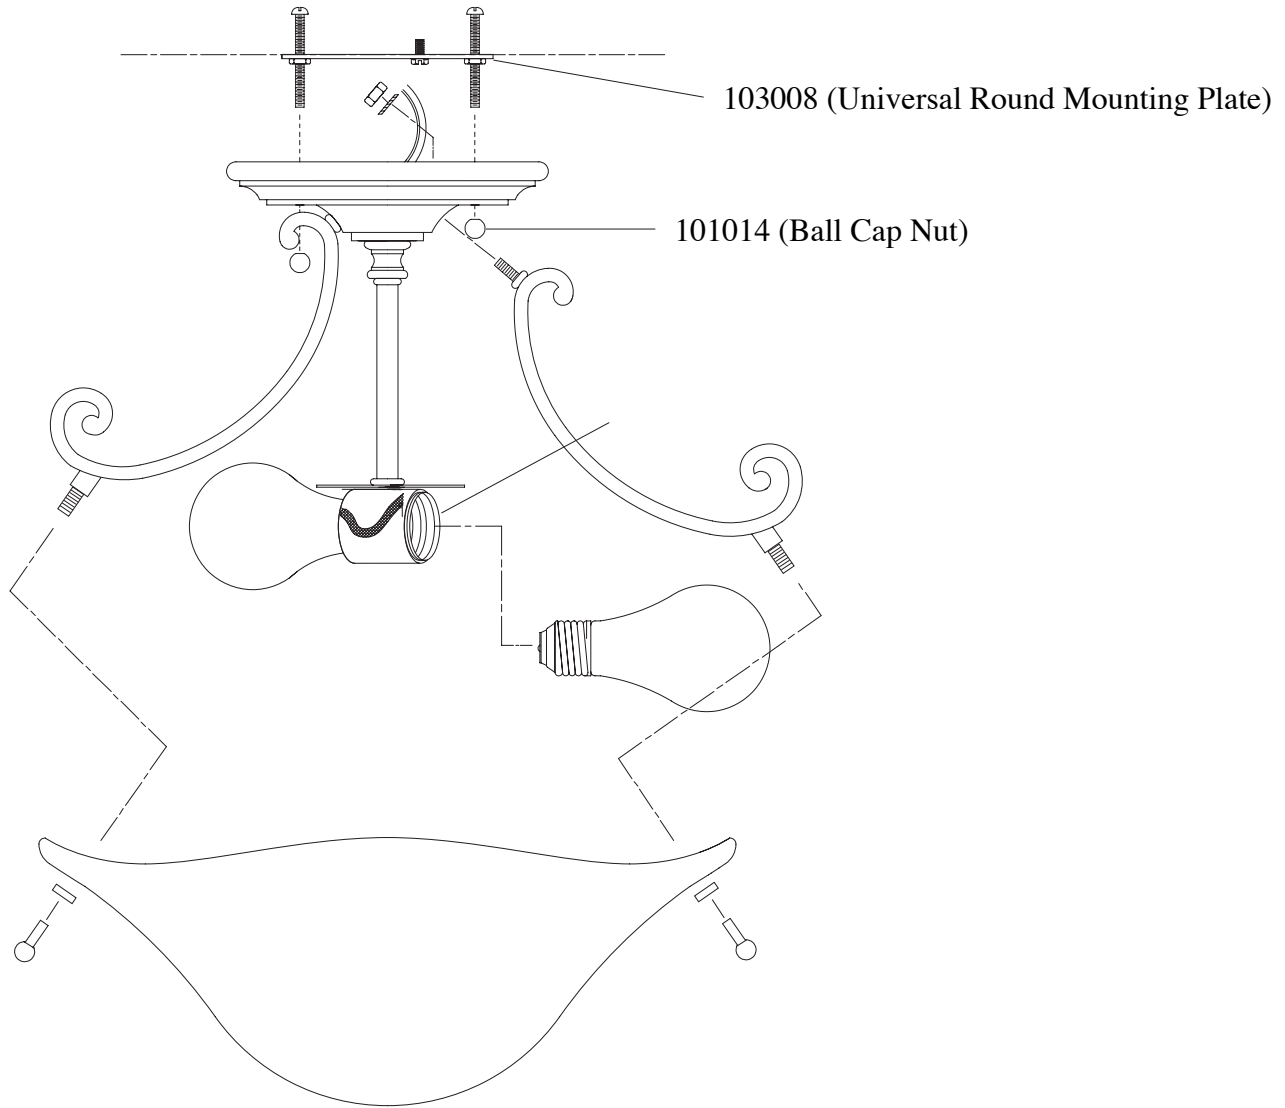

Replacement Parts For

SF177 (E) 9/09

Qty.	Part #	Description
	103008	Universal Round Mounting Plate
	101014	Ball Cap Nut

**MURRAY
FEISS**
Generation Brands™