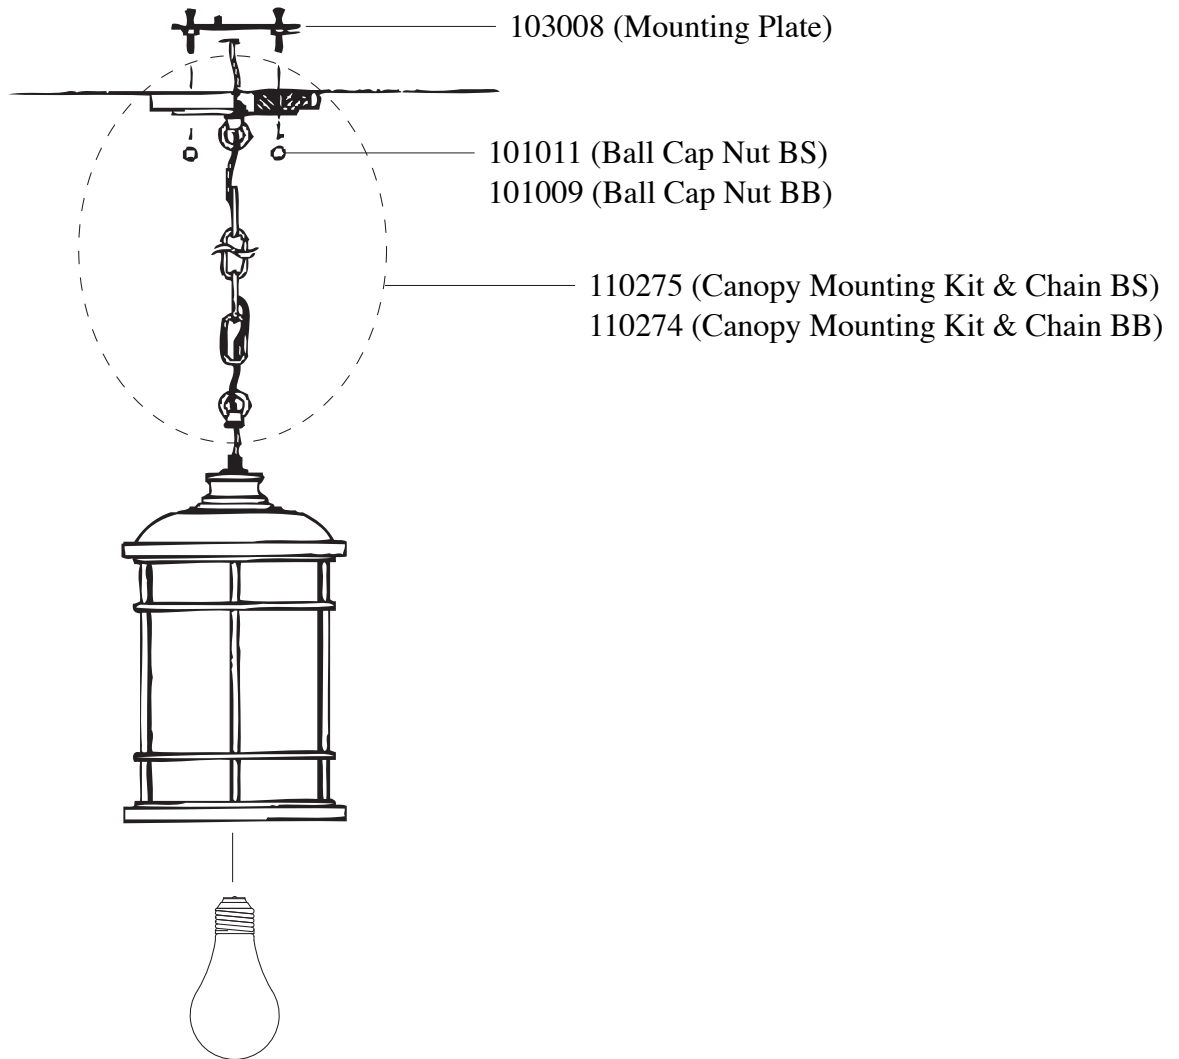

Replacement Parts For

OL2209 9/09

| Qty. | Part # | Description |
|------|--------|--------------------------------|
| | 103008 | Mounting Plate |
| | 101011 | Ball Cap Nut BS |
| | 101009 | Ball Cap Nut BB |
| | 110275 | Canopy Mounting Kit & Chain BS |
| | 110274 | Canopy Mounting Kit & Chain BB |