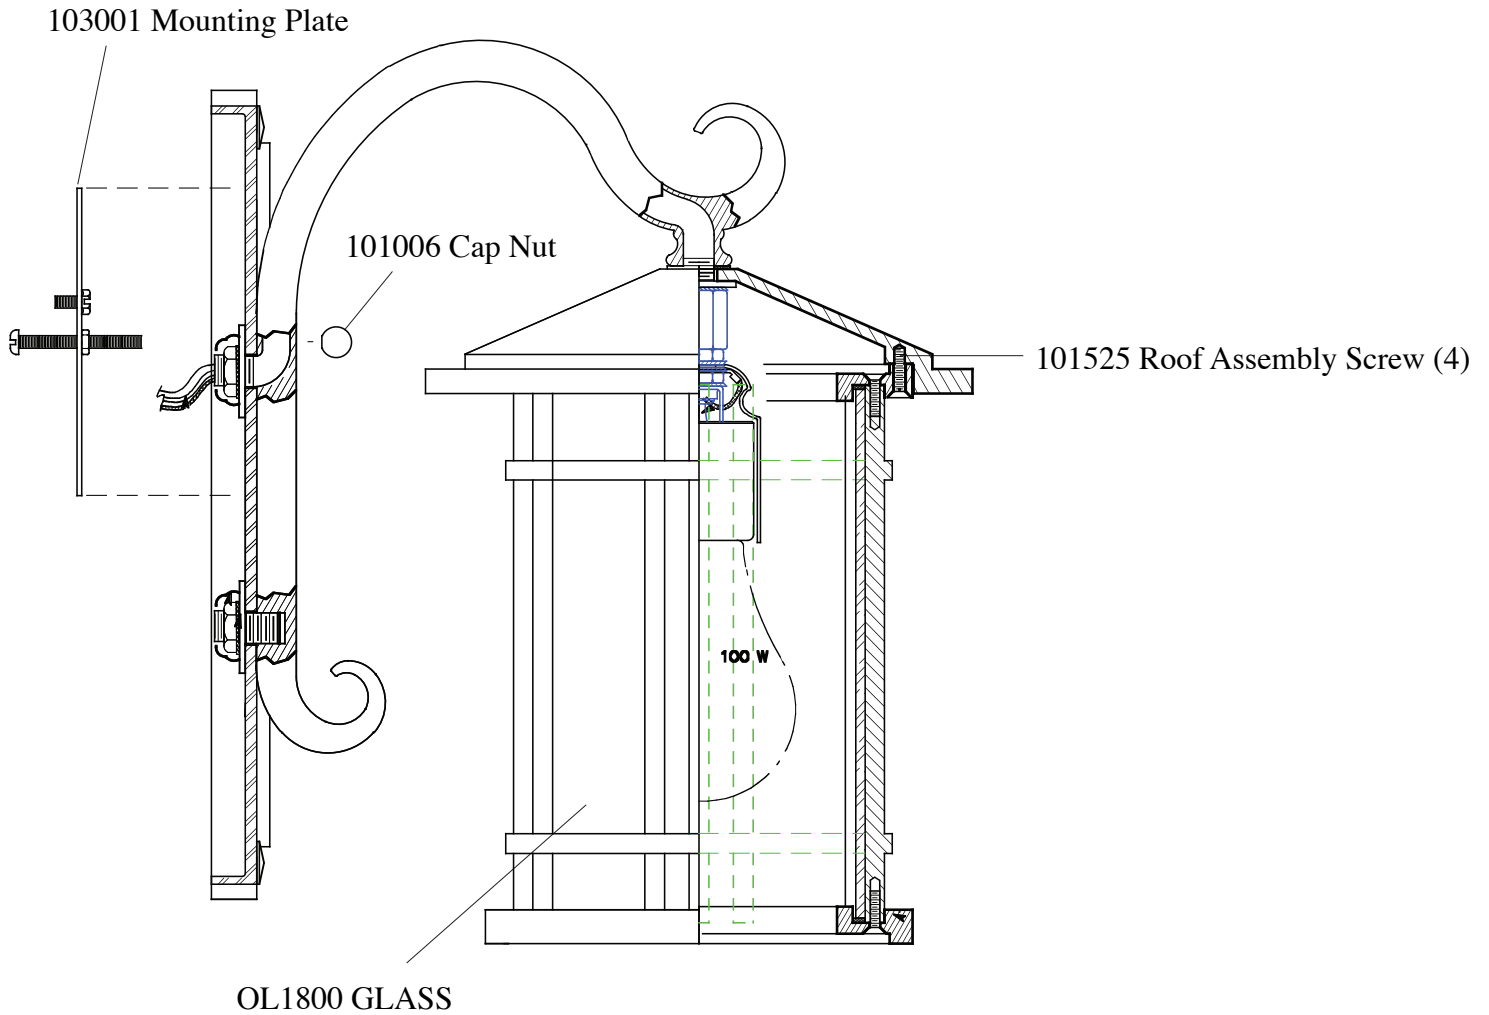

Replacement Parts For

OL1800 4/11

| Qty. | Part # | Description |
|------|--------------|---------------------|
| | 103008 | Mounting Plate |
| | 101006 | Cap Nut |
| | OL1800 GLASS | Glass |
| | 101006 | Roof Assembly Screw |