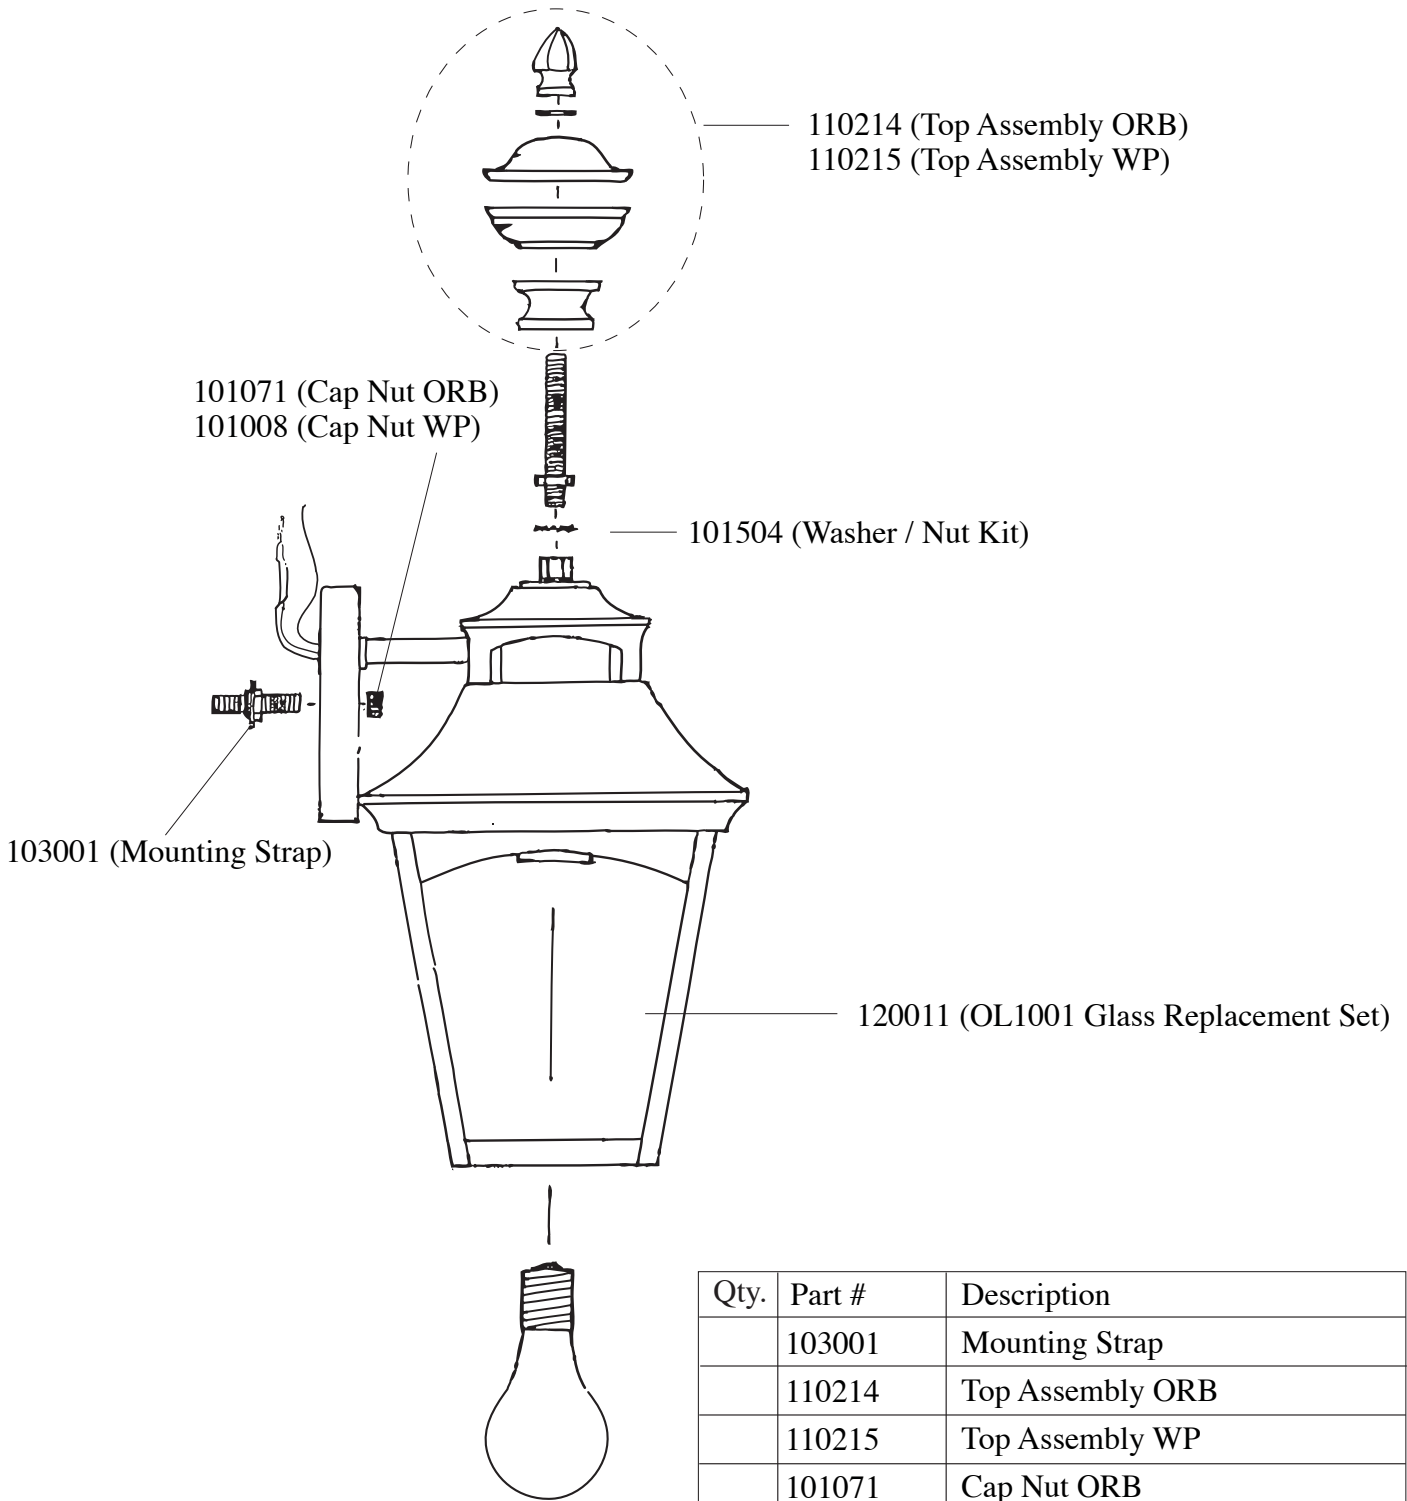

Replacement Parts For

OL1001 9/09

Qty.	Part #	Description
	103001	Mounting Strap
	110214	Top Assembly ORB
	110215	Top Assembly WP
	101071	Cap Nut ORB
	101008	Cap Nut WP
	101504	Washer / Nut Kit
	120011	Glass Replacement Set