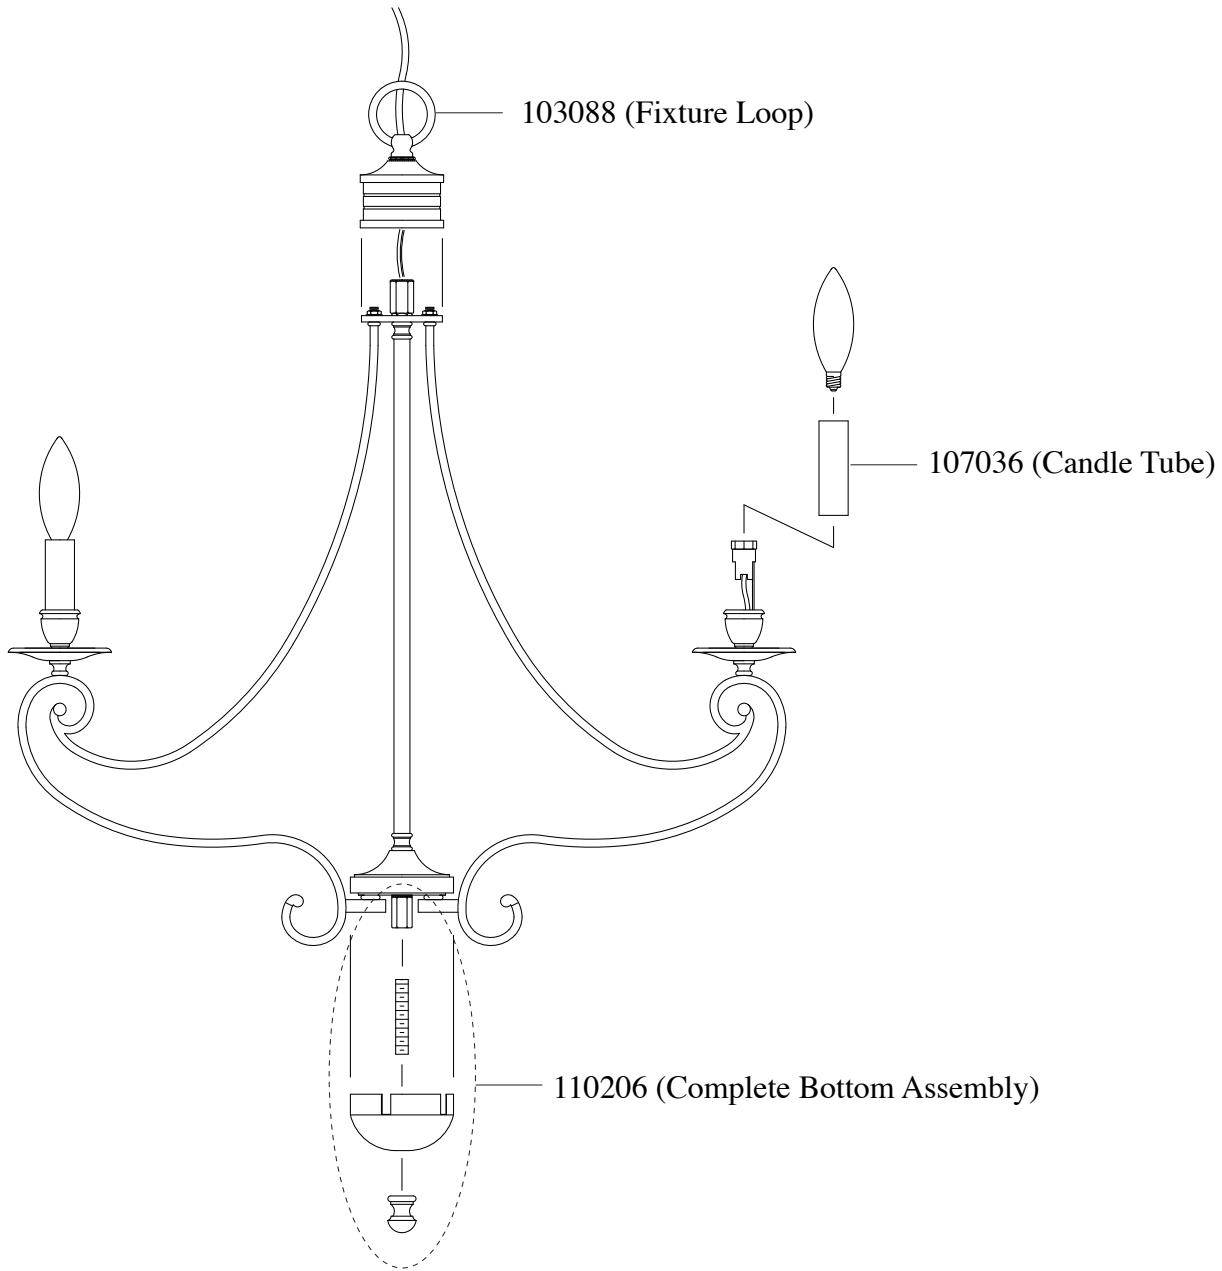

Replacement Parts For **F1929/5** (E) 9/09

Qty.	Part #	Description
	110208	Canopy Hardware Kit
	Chain LBR	Chain LBR
	103088	Fixture Loop
	107036	Candle Tube
	110206	Complete Bottom Assembly

**MURRAY
FEISS**
Generation Brands™