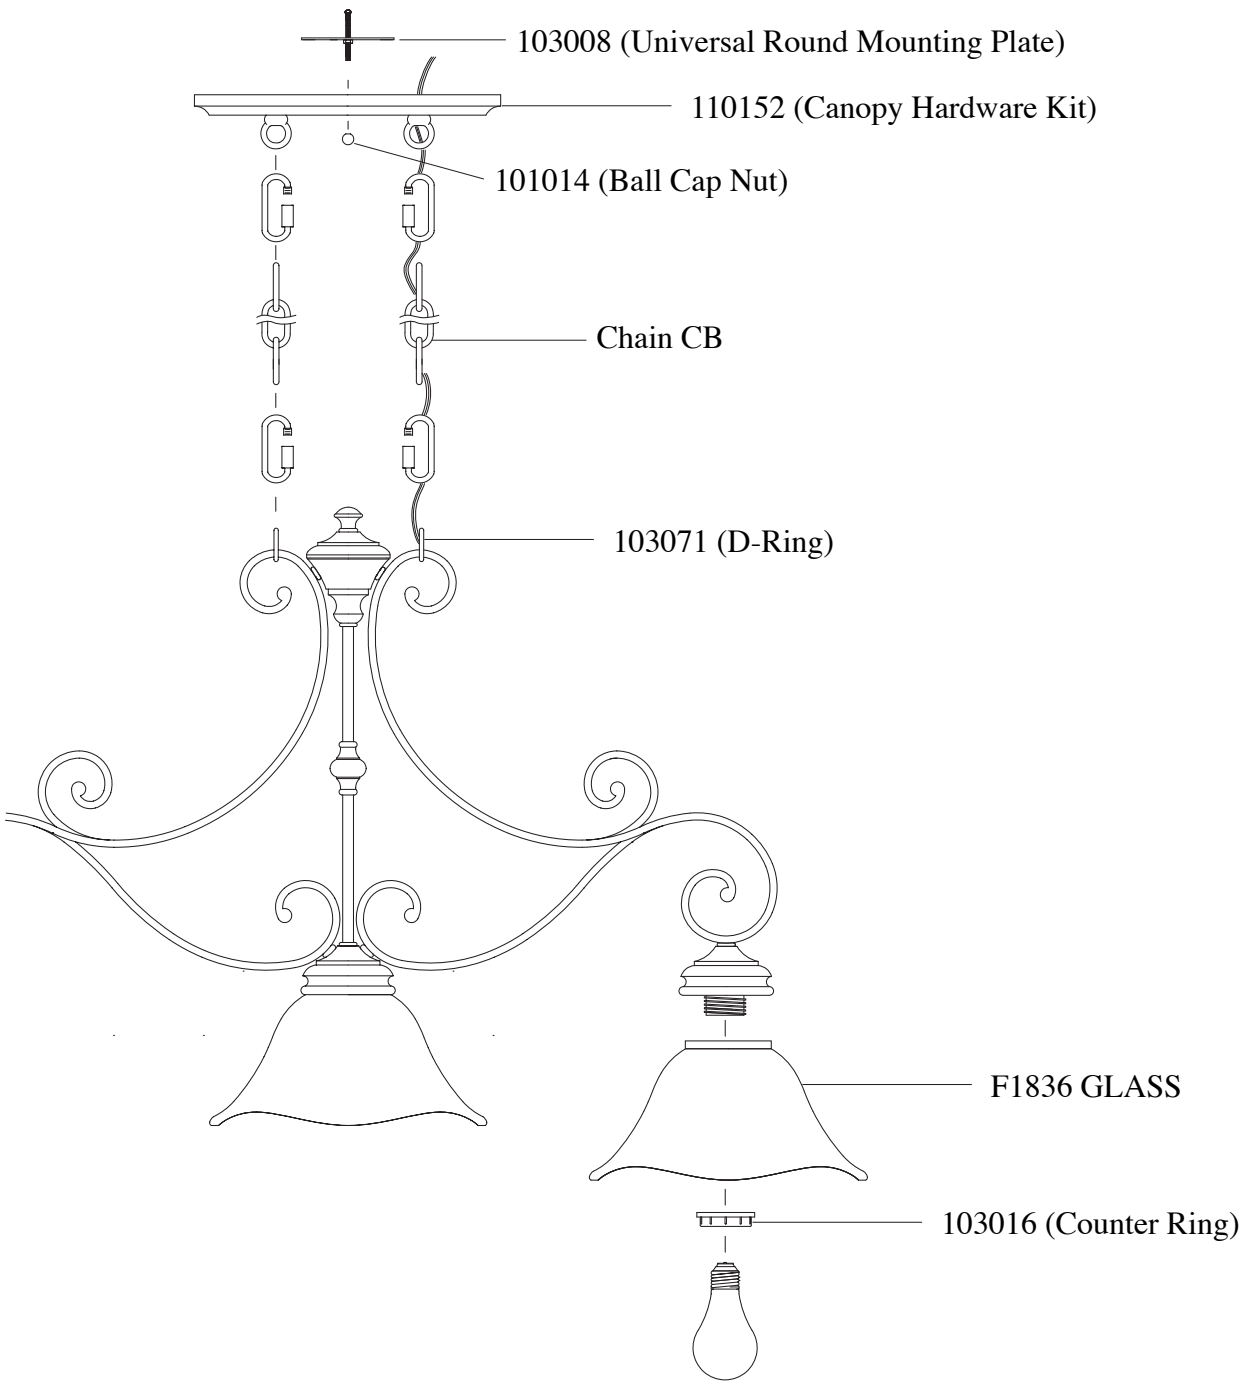

Replacement Parts For **F1836/3** 10/10

Qty.	Part #	Description
	103008	Universal Round Mounting Plate
	110152	Canopy Hardware Kit
	101014	Ball Cap Nut
	CHAIN	Chain CB
	103071	D-Ring
	103016	Counter Ring
	F1836 GLASS	Glass