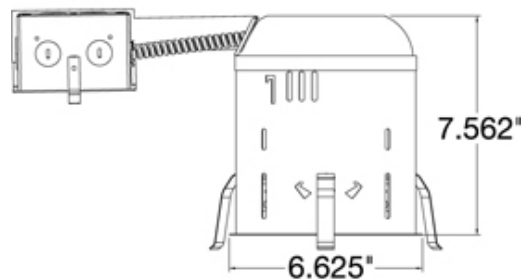

Job Name:

Job Type:

Comments:

Quantity:

11017: Remodel Non-IC Housing

Specification Images:

Collection: Recessed Lighting

Remodel Non-IC 6" Housing

Trims: 11032AT, 11037AT, 11038AT, 11044AT, 11045AT, 11020AT, 11023AT, 11033AT, 11034AT, 11035AT, 1136AT, 11039AT, 1151AT, 1154AT, 11055AT

Safe- Listed for Damp Location: Listed for use where insulation is kept at least 3" away from housing.

Easy Access Housing: Housing removable for easy access to junction box.

Sealed Trim: One piece sealed trims. No light leaks.

Snap-In Socket: Snap in socket locates lamp in optimum position.

Easy Installation: Provided with mounting clips for fast, easy installation.

Dimensions:

Diameter: 6 5/8"
Length: 14 3/8"
Height: 7 9/16"

Features:

- Easily converts to LED with optional lamping
- Meets Title 24 energy efficiency standards

Material List:

1 Housing - Steel - Raw Steel