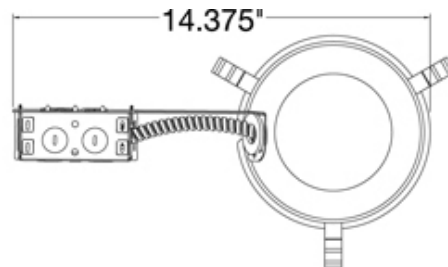

Job Name:

Job Type:

Comments:

Quantity:

11017: Remodel Non-IC Housing

Specification Images:

Collection: Recessed Lighting

Remodel Non-IC 6" Housing

Dimensions:

Diameter: 6 5/8"
Length: 14 3/8"
Height: 7 9/16"

Features:

- Easily converts to LED with optional lamping
- Meets Title 24 energy efficiency standards

Material List:

1 Housing - Steel - Raw Steel