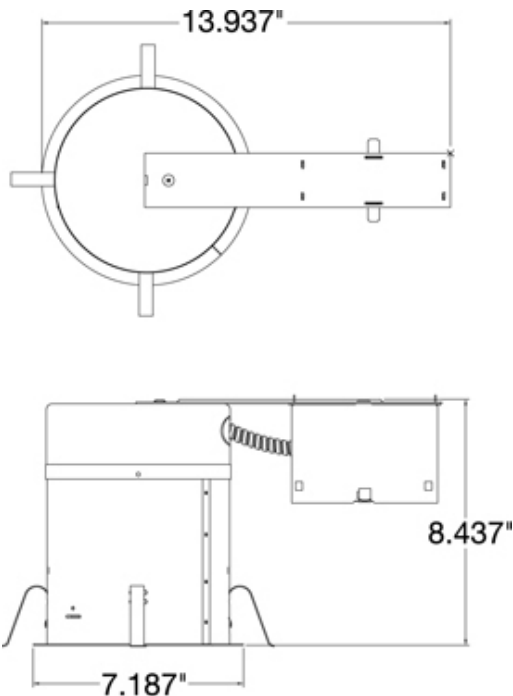

Job Name:

Job Type:

Comments:

Quantity:

11018: Remodel IC Airtight Housing

Specification Images:

Collection: Recessed Lighting

Remodel IC Airtight 6" Housing

Trims: 11032AT, 11037AT, 11038AT, 11045AT, 11020AT, 11033AT, 11034AT, 11035AT, 1136AT, 11039IT, 1151AT, 1154AT, 11055AT

Safe- Thermally Protected/Listed for Damp Location: IC housing is approved for use in direct contact with insulation.

Easy Installation: Provided with mounting clips for fast, easy installation.

Airtight Construction: Meets airtight requirements for 2.0 CFM or less air leakage.

UPC #:785652110184

Dimensions:

- Diameter:** 7 3/16"
- Length:** 13 15/16"
- Height:** 8 7/16"