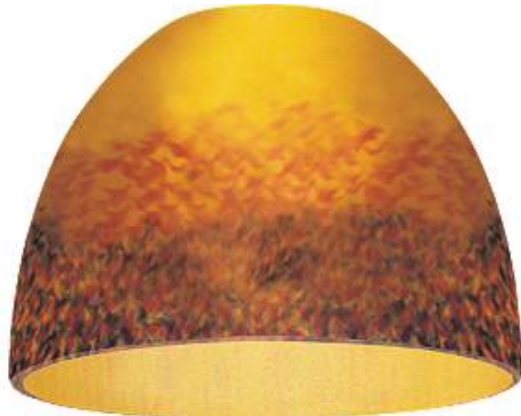

Job Name:

Job Type:

Comments:

Quantity:

Product Number: 94363-649

Dimensions:

Diameter: 3 1/16"

Switch Type: N/A

Height: 2 5/8"

Mounting Proc.: N/A

Weight: 0.31 lbs.

Material List:

Instruction Sheets

94363-649 - Glass Dome Shade

Glass Shade in Amber Rhapsody Finish

UPC #: 785652436444

Product Type: Ambiance
Glass/Shade

Shade / Diffuser												
Part	Material	Finish	Quantity	Item Number	Length	Width	Height	Diameter	Fitter Diameter	Shade Top Length	Shade Top Width	Shade Top Diameter
Shade	Glass	Amber Rhapsody	1				2 5/8	3 1/16	7/8			