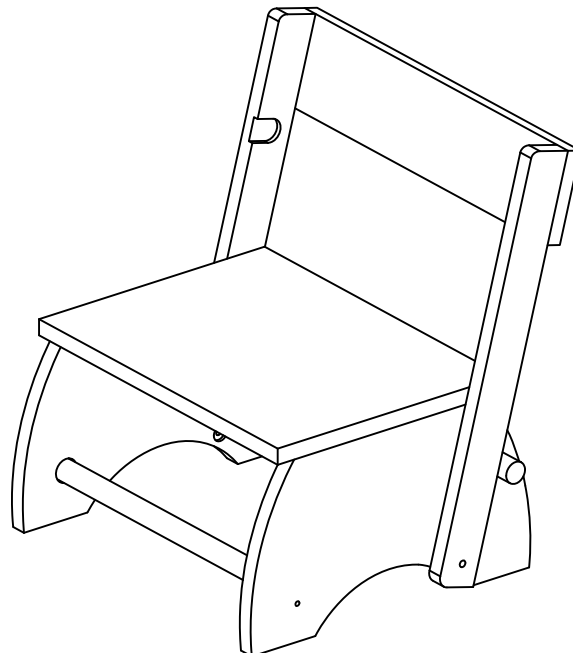

Item No: W-6125

Teamson Kids - The Windsor Step Stool

WARNING:

Small parts and sharp points may be present prior to assembly.

Care Instructions

To clean your product, use mild soap and water on a damp cloth. Do not use window cleaners or cleaning abrasives as they will scratch the surface and could damage the protective coating.

Customer Service

For questions regarding this product, or to receive replacement or missing parts, please contact customer service based on your location. Please have ready the model number and part number(s) located in this assembly instruction sheet when you contact us.

www.teamsonkids.com