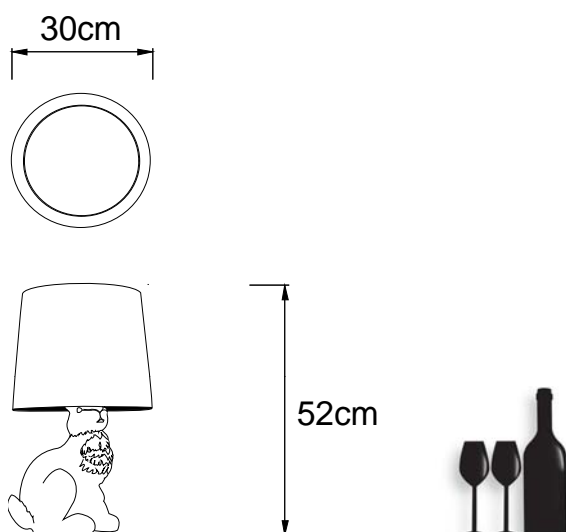

Rabbit lamp

The Rabbit Lamp is one of a three piece collection of animal furniture which also includes a life-sized Horse Lamp and Pig Table. A perfect guest for a Mad Hatters tea party.

<i>Designer</i>	Front	
<i>Year of design</i>	2005	
<i>Material</i>	Polyester	
<i>Additional</i>	Indoor use only	
<i>Product Codes</i>	Rabbit Lamp	MOLRABBIT-B

Detailing

The Rabbit Lamp detail of Fur, fountains a reflection of the light down to the base creating an impression of warm dense fur.

Colour

Black

m o o i[®]

Main dimensions

Technical

1 x E14 matt
MAX 60 Watt

Euro-plug

Packaging

Shade
H31cm
W32cm
D36cm

Rabbit
H45cm
W26cm
D24cm

1-Colli
0.4 Net
1.2 Gross

1-Colli
2.1 Net
3 Gross

m o o o i[®]

Photography