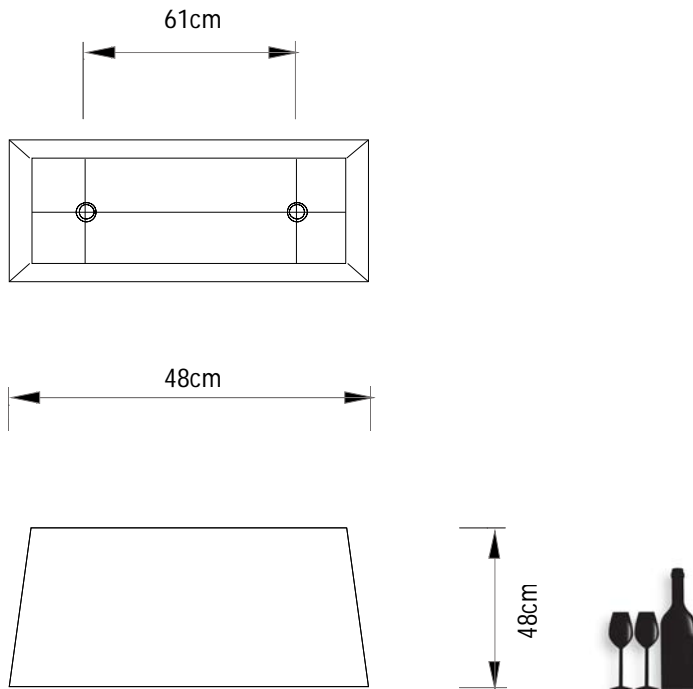

Detailing

Optional ceiling cap is available for this product.

Colour

m o o o i[®]

Main dimensions

Technical

Packaging

Photography