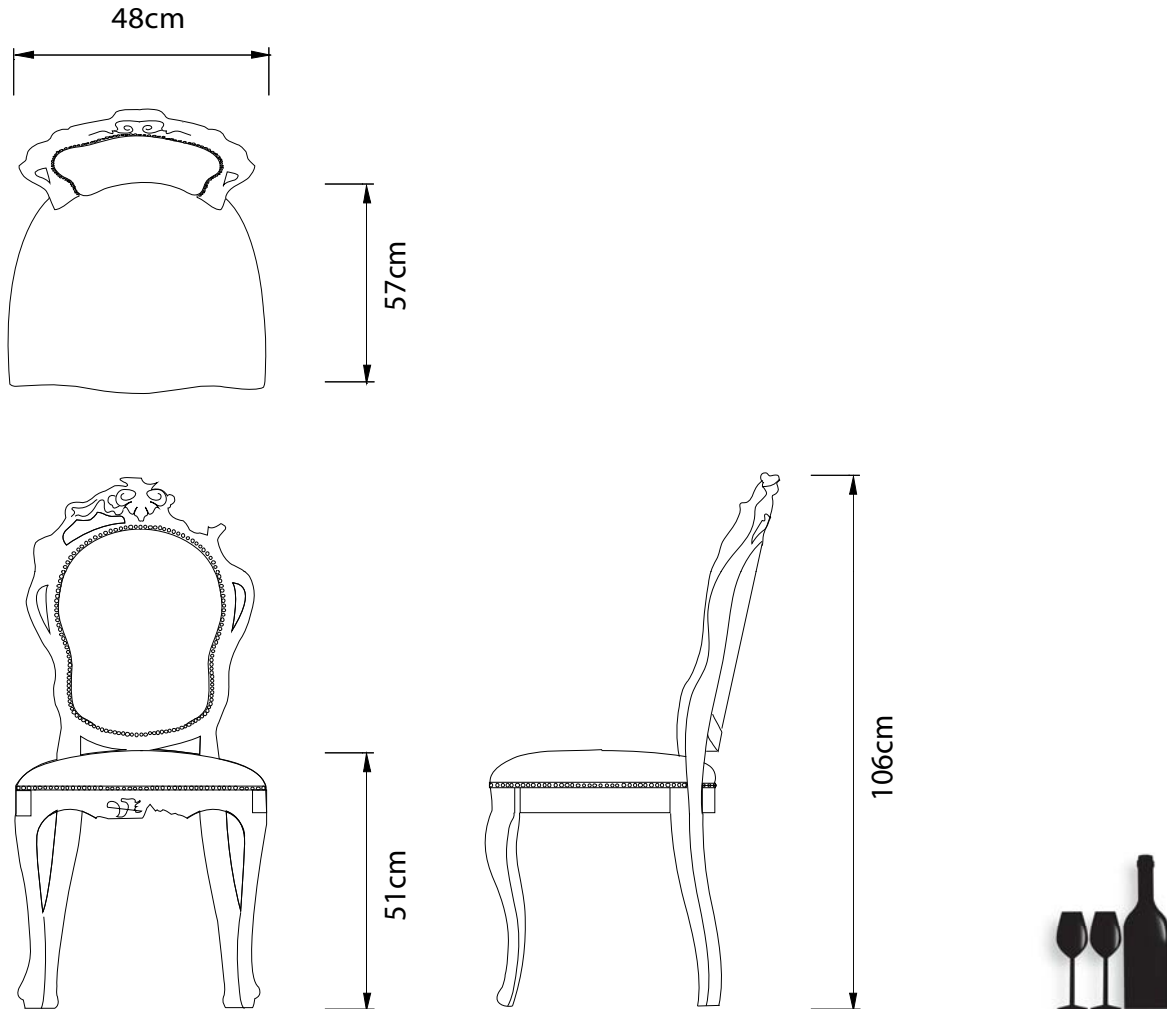

Colour

Black

Main dimensions

Technical

The Smoke dining arrives fully assembled with no additional components.

Packaging

H-110cm
W-60cm
D-54cm

1-Colli
12-Net
13.5-Gross