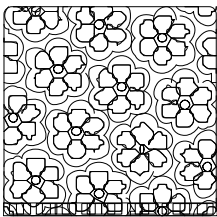

Crochet table

Defying all fabric capabilities, the laced Crochet table is the ultimate accessory for any interior.

<i>Designer</i>	Marcel Wanders	
<i>Year of design</i>	2001	
<i>Material</i>	Handmade crochet cotton & epoxy resin	
<i>Additional</i>	Indoor use only	
<i>Product Codes</i>	Moooi, tables, crochet table small, white,	MOTCR-333I-
	Moooi, tables, crochet table large, white,	MOTCR-363I-

Detailing

Each Crochet table is skillfully handcrafted by the Marcel Wanders studio crochet team.

Colour

White

m o o o i[®]

Main dimensions

Technical

There is no technical information specific to this product. No assembly require for use.

Packaging

H-35cm
W-37cm
D-33cm

1-Colli
0.7-Net
1.5-Gross

H-38cm
W-52cm
D-33cm

1-Colli
1.7-Net
2.5-Gross

Photography

Photography by Inga Powilleit

Cleaning Instructions