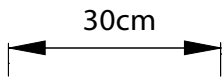

Detailing

Each Crochet table is skillfully handcrafted by the Marcel Wanders studio crochet team.

Colour

White

m o o o i[®]

Main dimensions

Technical

There is no technical information specific to this product. No assembly require for use.

Packaging

H-35cm
W-37cm
D-33cm

1-Colli
0.7-Net
1.5-Gross

H-38cm
W-52cm
D-33cm

1-Colli
1.7-Net
2.5-Gross

Photography

Photography by Inga Powilleit

Cleaning Instructions