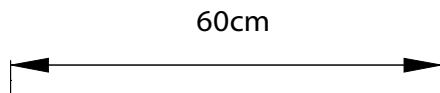

Detailing

Each Crochet table is skillfully handcrafted by the Marcel Wanders studio crochet team.

Colour

White

m o o o i[®]

Main dimensions

Technical

There is no technical information specific to this product. No assembly require for use.