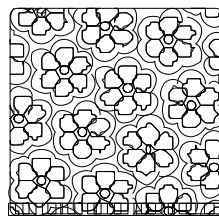

Crochet table

Defying all fabric capabilities, the laced Crochet table is the ultimate accessory for any interior.

<i>Designer</i>	Marcel Wanders	
<i>Year of design</i>	2001	
<i>Material</i>	Handmade crochet cotton & epoxy resin	
<i>Additional</i>	Indoor use only	
<i>Product Codes</i>	Moooi, tables, crochet table small, white,	MOTCR-333I-
	Moooi, tables, crochet table large, white,	MOTCR-363I-

Detailing

Each Crochet table is skillfully handcrafted by the Marcel Wanders studio crochet team.

Colour

White

m o o o i[®]

Main dimensions

Technical

There is no technical information specific to this product. No assembly require for use.

Packaging

H-35cm
W-37cm
D-33cm

1-Colli
0.7-Net
1.5-Gross

H-38cm
W-52cm
D-33cm

1-Colli
1.7-Net
2.5-Gross

Photography

Photography by Inga Powilleit

Cleaning Instructions