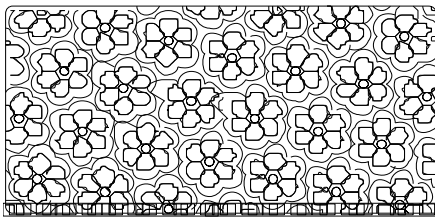

Crochet table

Defying all fabric capabilities, the laced Crochet table is the ultimate accessory for any interior.

<i>Designer</i>	Marcel Wanders	
<i>Year of design</i>	2001	
<i>Material</i>	Handmade crochet cotton & epoxy resin	
<i>Additional</i>	Indoor use only	
<i>Product Codes</i>	Moooi, tables, crochet table small, white,	MOTCR-333I-
	Moooi, tables, crochet table large, white,	MOTCR-363I-

Detailing

Each Crochet table is skillfully handcrafted by the Marcel Wanders studio crochet team.

Colour

White

m o o o i[®]

Main dimensions

Technical

There is no technical information specific to this product. No assembly require for use.

Packaging

H-35cm
W-37cm
D-33cm

1-Colli
0.7-Net
1.5-Gross

H-38cm
W-52cm
D-33cm

1-Colli
1.7-Net
2.5-Gross

Photography

Photography by Inga Powilleit

Cleaning Instructions