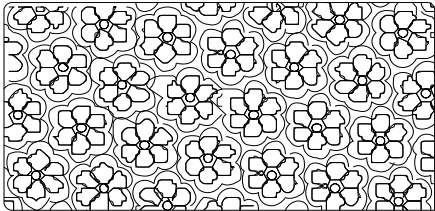

Crochet table

Defying all fabric capabilities, the laced Crochet table is the ultimate accessory for any interior.

<i>Designer</i>	Marcel Wanders	
<i>Year of design</i>	2001	
<i>Material</i>	Handmade crochet cotton & epoxy resin	
<i>Additional</i>	Indoor use only	
<i>Product Codes</i>	Moooi, tables, crochet table small, white,	MOTCR-333I-
	Moooi, tables, crochet table large, white,	MOTCR-363I-

Detailing

Each Crochet table is skillfully handcrafted by the Marcel Wanders studio crochet team.

Colour

White

m o o o i[®]

Main dimensions

Technical

There is no technical information specific to this product. No assembly require for use.

Packaging

H-35cm
W-37cm
D-33cm

1-Colli
0.7-Net
1.5-Gross

H-38cm
W-52cm
D-33cm

1-Colli
1.7-Net
2.5-Gross

Photography

Photography by Inga Powilleit

Cleaning Instructions