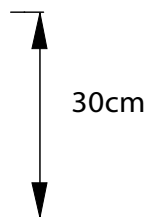

Detailing

Each Crochet table is skillfully handcrafted by the Marcel Wanders studio crochet team.

Colour

White

m o o o i[®]

Main dimensions

Technical

There is no technical information specific to this product. No assembly require for use.

Packaging

H-35cm
W-37cm
D-33cm

1-Colli
0.7-Net
1.5-Gross

H-38cm
W-52cm
D-33cm

1-Colli
1.7-Net
2.5-Gross

Photography

Photography by Inga Powilleit

Cleaning Instructions