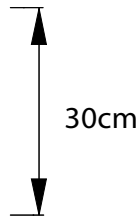

Detailing

Each Crochet table is skillfully handcrafted by the Marcel Wanders studio crochet team.

Colour

White

m o o o i[®]

Main dimensions

Technical

There is no technical information specific to this product. No assembly require for use.

Packaging

H-35cm
W-37cm
D-33cm

1-Colli
0.7-Net
1.5-Gross

H-38cm
W-52cm
D-33cm

1-Colli
1.7-Net
2.5-Gross

Photography

Photography by Inga Powilleit

Cleaning Instructions