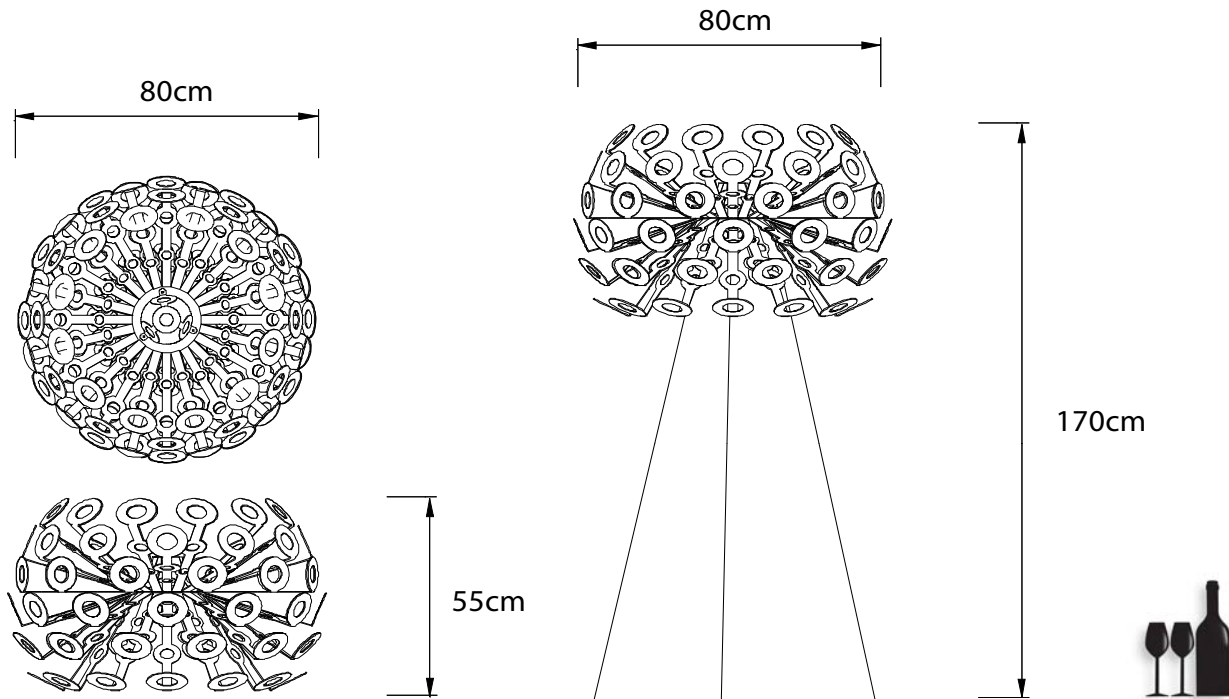

Dandelion

People need people, People need light, Out of nothing, Dandelion was born, And there was light
And we saw the light, And we saw it was mooooooooooi

<i>Designer</i>	Richard Hutton	
<i>Year of design</i>	2004	
<i>Material</i>	Powder-coated steel shade and floorlamp base	
<i>Additional</i>	Indoor use only	
<i>Product Codes</i>	Moooi, lighting, Dandelion, white, hang	MOLCL5-----
	Moooi, lighting, Dandelion, white, floor	MOLDAF----W

Detailing

Colour

Main dimensions

Technical

Packaging

Photography

Photography by Jose Martens

Cleaning Instructions