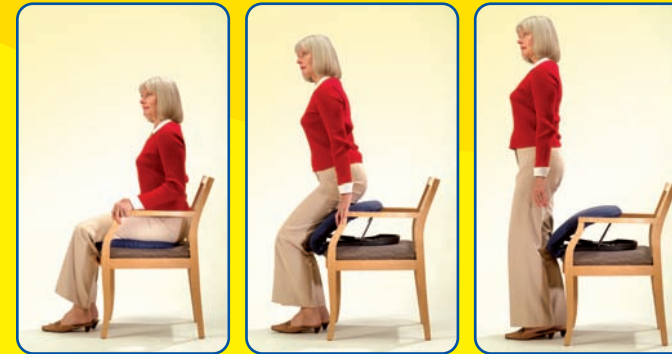

EASY TO USE

Seat Assist: To get up, simply shift forward and begin to stand. The lifting arm will activate automatically to help you up.

Seat Assist™ A non-electric, automatic lift-assist

Where to use it	Inside or outdoors Anywhere you go
Best seats to use it in	Ordinary chair Park bench Church pew Theater seat
Why choose it?	It lets you stay independent wherever you go It keeps your muscles exercised It can be used inside or anywhere outdoors
Who should use it?	People who need a little help getting up People who are active outside of their home People who have a lift chair