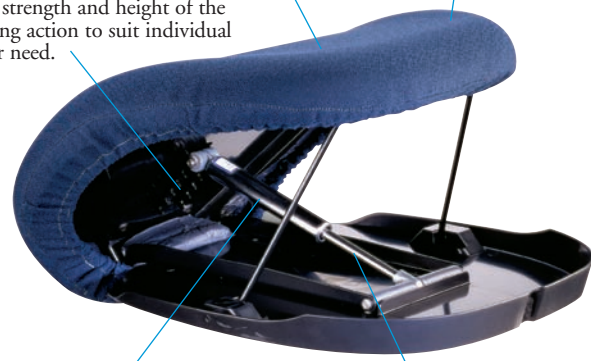

upeasy Seat Assist®

UPEASY Seat Assist is a mechanical lifting cushion that you can take with you wherever you go. It will ease you into your seat, as well as help you up. Seat Assist automatically supports you as you begin to stand, and can lift 80% of your weight. Because it is non-electric, it can be used safely inside or outdoors. It is best for use on firmer seating surfaces, such as regular chairs, park benches, and theater seats.

CUSHIONING

High density foam cushion is molded to fit your body contours.

PATENTED Levelift™

The flexible seat curves to a flat surface that lifts you up on a level plane, without dumping you forward.

ADJUSTABLE LIFT

Weight setting grooves calibrate the strength and height of the lifting action to suit individual user need.

SELF-POWERED

A hydro-pneumatic gas spring serves as the lifting mechanism, releasing automatically when you begin to stand.

TWO-WAY ASSISTANCE

The lifting mechanism is bi-directionally dampened, meaning it provides resistance in both directions to ease you into your seat, as well as lift you up.

POWER SEAT SPECIFICATIONS

An electric-powered lifting cushion