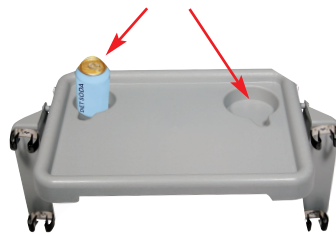

10124

COMES WITH CONVENIENT CUP HOLDER!

10131-3

COMES WITH REMOVABLE TOP!

10125

COMES WITH CONVENIENT CUP HOLDERS!

10130*

SEAT EASILY FOLDS WHEN NOT IN USE.

Not recommended for walkers with wheels.

Universal Walker Tray and Cup Holder

10124

1/bx

FEATURES:

- Fits most manufacturers walkers.
- Allows you to carry personal items from room to room.
- Made of easy to clean, durable plastic.
- One cup holder.
- Easy to install.
- Size: 29.5" (W) x 17.5" (D)
- Limited 1 Year Warranty.

E-Z Walker Caddy

10131-3

3/bx

FEATURES:

- Includes a removable top that conceals personal items.
- Fits most manufacturers 2 button walkers.
- Allows you to carry personal items from room to room.
- Easily attaches with side straps.
- Made of easy to clean, durable plastic.
- Easy to install.
- Designed by Chris Clarke.
- Size: 15 1/2" (W) x 12 1/2" (D) x 5" (H)
- Limited 1 Year Warranty.

Walker Tray with Cup Holders

10125

1/bx

FEATURES:

- Fits most manufacturers 2 button walkers.
- Allows you to carry personal items from room to room.
- Easily folds down when not in use.
- Made of easy to clean, durable plastic.
- Two cup holders.
- Easy to install.
- Size: 16" (W) x 12" (D)
- Limited 1 Year Warranty.