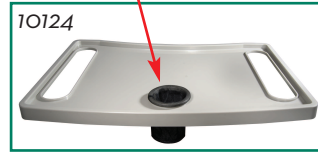

10124

COMES WITH CONVENIENT CUP HOLDER!

10131-3

COMES WITH REMOVABLE TOP!

10125

COMES WITH CONVENIENT CUP HOLDERS!

10130*

SEAT EASILY FOLDS WHEN NOT IN USE.

Not recommended for walkers with wheels.

Universal Walker Tray and Cup Holder

10124

1/bx

FEATURES:

- Fits most manufacturers walkers.
- Allows you to carry personal items from room to room.
- Made of easy to clean, durable plastic.
- One cup holder.
- Easy to install.
- Size: 29.5" (W) x 17.5" (D)
- Limited 1 Year Warranty.

E-Z Walker Caddy

10131-3

3/bx

FEATURES:

- Includes a removable top that conceals personal items.
- Fits most manufacturers 2 button walkers.
- Allows you to carry personal items from room to room.
- Easily attaches with side straps.
- Made of easy to clean, durable plastic.
- Easy to install.
- Designed by Chris Clarke.
- Size: 15 1/2" (W) x 12 1/2" (D) x 5" (H)
- Limited 1 Year Warranty.

Walker Tray with Cup Holders

10125

1/bx

FEATURES:

- Fits most manufacturers 2 button walkers.
- Allows you to carry personal items from room to room.
- Easily folds down when not in use.
- Made of easy to clean, durable plastic.
- Two cup holders.
- Easy to install.
- Size: 16" (W) x 12" (D)
- Limited 1 Year Warranty.