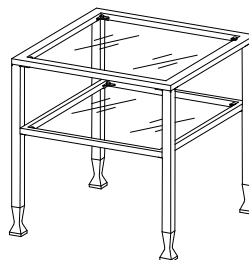

Style No. CK877000TX

BUNCH METAL CKTL TABLE

RELAX...if you can follow a few easy, step-by-step directions in order, YOU CAN ASSEMBLE THIS ITEM.

PARTS LIST

1	2	3	4	5	6
TOP FRAME 1PC	RIGHT LEG 2PCS	LEFT LEG 2PCS	SHELF FRAME 1PC	TOP GLASS 1PC	GLASS SHELF 1PC

3. Turn the unit upside down, put the glass pads (C) on the frame, then put on (5) top glass and insert (6) shelf glass as shown.

**YOUR NEW BUNCH METAL CKTL TABLE IS FINISHED
AND READY TO USE.**

THIS PRODUCT IS NOT INTENDED FOR COMMERCIAL USE