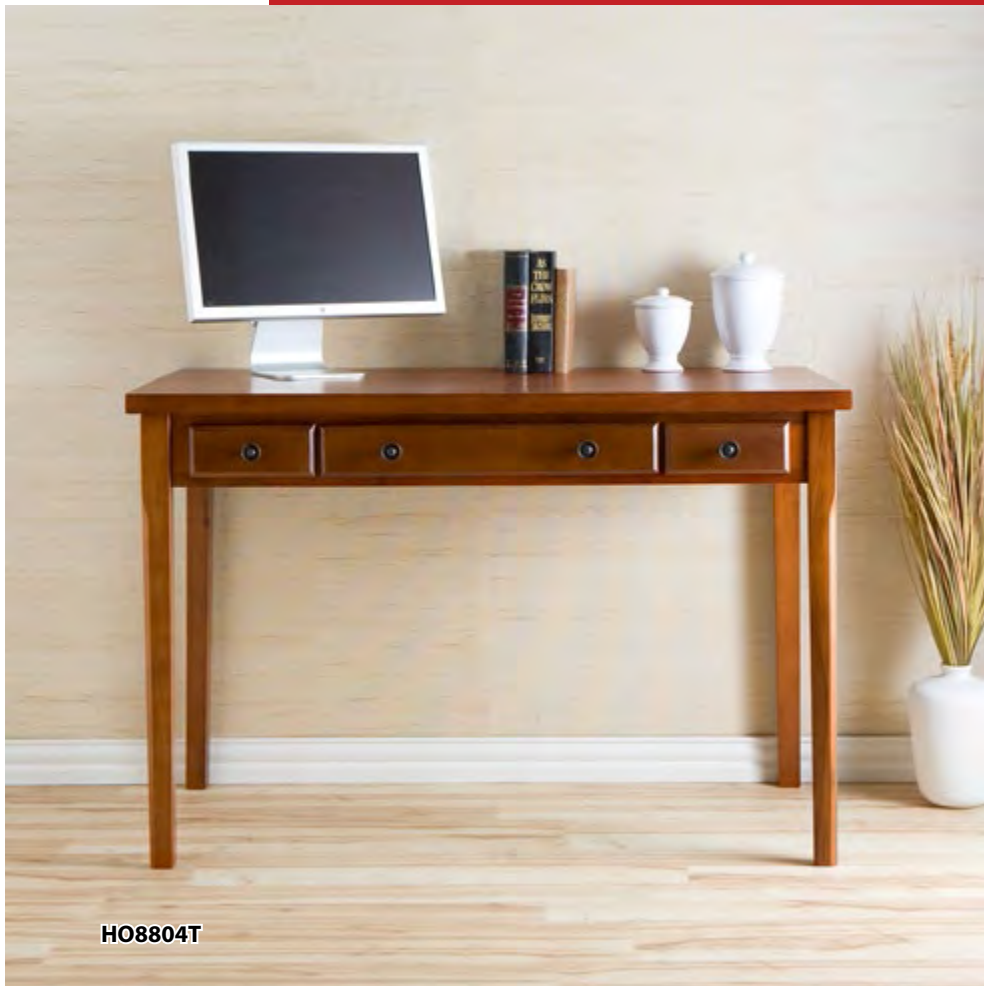

HO6644

HO6642

HO8799
2-Drawer Writing Desk
• 42.5" W x 23" D x 30" H
• 4 Finishes

Espresso
HO8799

Crisp White
HO8800

Black
HO8801

Brown Mahogany
HO8798

HO8800

HO8801

HO8799

HO2420T

HO2420T
Hand-Carved Secretary Desk
• 25.25" W x 11.75" D x 40" H
• Pecan

HO2422T

HO2422T
Hand Carved Drop Front Desk
• 30" W x 14.25" D x 42.5" H
• Natural Cherry

HO8804T
 Classic Medium Mahogany Desk
 • 45" W x 23.75" D x 30" H
 • Medium Mahogany