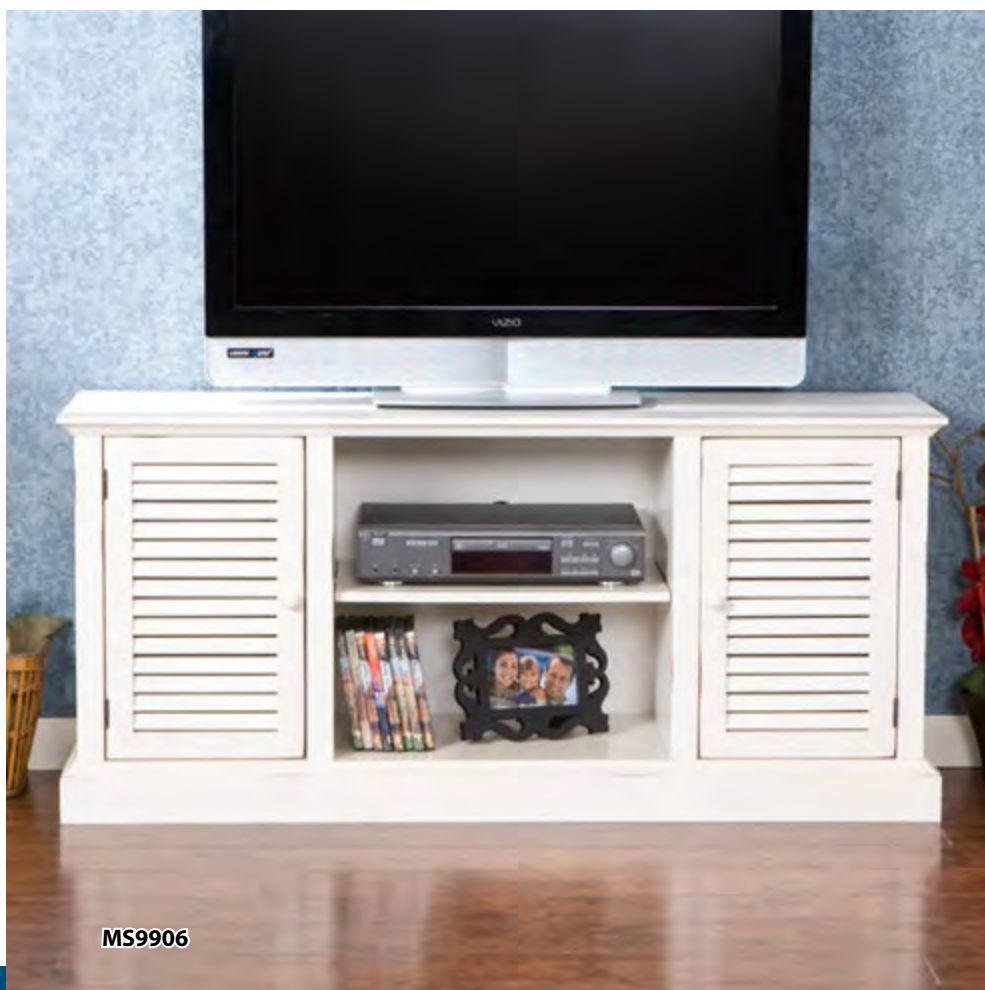

MS9891
 Tollison TV/Media Stand
 • 48" W x 16" D x 24" H
 • Tobacco

MS9891

MS9906
 Antebellum Media Stand
 • 52" W x 15.75" D x 24" H
 • 2 Finishes

Antique White
 MS9906

Black w/ Walnut
 MS9926

MS9906

MS9926