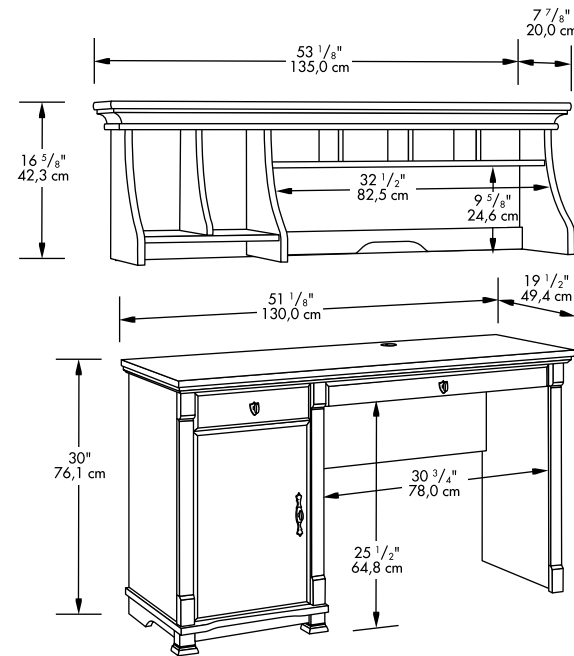

French Mills Collection American Chestnut Finish

413684 Organizer Hutch

Attaches to Computer Desk 413664

Hutch features cubbyhole storage and vertical storage compartments

413664 Computer Desk

Flip-down molding reveals slide-out keyboard/mouse shelf with metal runners and safety stops

Storage area behind door holds vertical CPU tower and has an adjustable shelf

Drawer with metal runners and safety stops features patented T-lock assembly system

Desk top features grommet hole for electrical cord access

Accented with solid wood feet

Computer desk shown alone

Tower CPU opening: 14 3/4" (37.5cm) W
17 1/8" (43.5cm) D 21" (53.4cm) H

Flip-down molding for keyboard/mouse

58 3/4" 149,4 cm	12 3/8" 31,4 cm	56 1/8" 142,4 cm	20 1/8" 51,0 cm
1	3 1/4" 8,3 cm	1	4 1/4" 10,9 cm
36	1.4 ft ³ 0,04 m ³	18	2.8 ft ³ 0,08 m ³
	± 41 lbs ± 18,6 kg		± 101 lbs ± 45,8 kg
UPC: 0 42666 15055 2 413684		UPC: 0 42666 15054 5 413664	