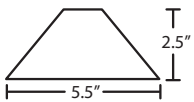

For ordering information, see next page

All dimensions provided are nominal. Allowance must be made for dimensional tolerance in handcrafted glasses.

REV 10/14