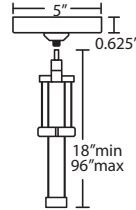

KONA

12V ADJUSTABLE PENDANTS

ORDERING:

CONNECTION	GLASS OPTIONS	LAMP OPTIONS	METAL FINISH
Adjustable	117607 White	(blank) 50W Hal	BR Bronze
1XA Flat Canopy	117652 Marble		SN Satin Nickel
	117681 Sunset		
	117687 Blue Matte		
	117691 Bi-Color		
	282453 White Starpoint		
	282484 Blue Starpoint		
	282490 Mango Starpoint		
	550493 Dicro Swirl		

Ex. 1XA-117652-SN
Kona Adjustable Pendant w/ Marble Glass,
Satin Nickel Finish

PENDANT OPTIONS:

1XA Adjustable Pendant + Monopoint Flat Canopy

- Easy cord adjuster, just squeeze and move up/down
- Pendant Shade and Cord/Socket Set, plus Flat Canopy
- 1x electronic 60W dimmable transformer, fits partially in junction box
- 8' Field-adjustable bare silver-color braided cable
- Swivel/pivot feature, suitable for use on sloped ceilings
- Quick-Connect Jack provided
- Integral Quick-Connect adapter
- Bronze or Satin Nickel metal finishes

Project Information: