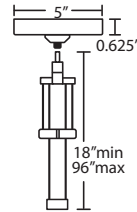

DOMI

12V ADJUSTABLE PENDANTS

ORDERING:

CONNECTION	GLASS OPTIONS	LAMP OPTIONS	METAL FINISH
Adjustable	174307 White	(blank) 50W Hal	BR Bronze
1XA Flat Canopy	174331 Red Matte		SN Satin Nickel
	174352 Marble		
	174383 Mocha		
	174387 Blue Matte		
	1743CH Cherry		
	1743KR Chalk		
	1743OK Oak		
	1743OP Bicolor Orange/Pina		
	1743SL Solare		
	1743TN Titan		
	184395 Pearl		

PENDANT OPTIONS:

1XA Adjustable Pendant + Monopoint Flat Canopy

- Easy cord adjuster, just squeeze and move up/down
- Pendant Shade and Cord/Socket Set, plus Flat Canopy
- 1x electronic 60W dimmable transformer, fits partially in junction box
- 8' Field-adjustable bare silver-color braided cable
- Swivel/pivot feature, suitable for use on sloped ceilings
- Quick-Connect Jack provided
- Integral Quick-Connect adapter
- Bronze or Satin Nickel metal finishes

Ex. 1XA-1743CH-SN

Domi Adjustable Pendant w/ Cherry Glass, Satin Nickel Finish

Project Information: