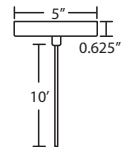

1XT 1 Light Pendant, Flat Canopy

- Suitable for use on sloped ceilings
- 1x electronic 60W dimmable 120V transformer, fits partially in junction box
- Installs to standard 4" octagonal junction box
- Bronze or Satin Nickel metal finishes

MORE MOUNTING OPTIONS:

• Besa quick-connect canopies, order separately

1Lt Dome: T21MQ   3Lt Linear: T23BQ   3Lt Round: T23XQ   3Lt Lrg. Rnd: T23XL

6Lt Round: T26XQ   3Lt Bar: T23VQ

• Besa Monorail system, order separately