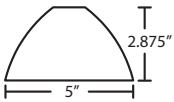

DOMI

12V ADJUSTABLE PENDANTS

CHOICE
COLLECTION
location:
DRY

SPECIFICATIONS:

DESCRIPTION

Low-voltage adjustable mini pendant with handcrafted glass. Up or down adjusting is achieved by squeezing the cable adjuster, then releasing to lock in position.

LAMPING

50W Low pressure halogen GY6.35 12V Bi-Pin lamp, included. Suitable for use in an open fixture.

DIFFUSER

Shade shall be handcrafted glass of various decors. 2.875" Dia. x 5" H
Opening sizes: 24mm top.

CABLE

Standard is 8' bare silver-color braided cable, length may be field-adjusted.

STANDARD PENDANT (1XA)

Adjustable pendant comes complete with quick-connect jack (includes swivel/pivot feature) and a Quick-Connect canopy.

METAL FINISH

Glass retainer hardware, adjuster and Quick-connect are finished in either Bronze or Satin Nickel.

LABELS

ETL or UL Listed. Suitable for Dry Locations (interior use only).

For ordering information, see next page

All dimensions provided are nominal. Allowance must be made for dimensional tolerance in handcrafted glasses.

REV 10/14