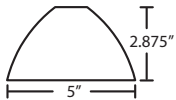

DOMI

12V MINI PENDANTS

location:
DRY

SPECIFICATIONS:

DESCRIPTION

Low voltage mini pendant with handcrafted glass.

LAMPING

Standard: 50W Low pressure halogen GY6.35 12V Bi-Pin lamp, lamp included. Suitable for use in an open fixture. Optional lamp shield also available.

LED: 6W integrated lightsource, dimmable. (Available on 1XT or 1XC fixtures only).

DIFFUSER

Shade shall be handcrafted glass of various decors. 5" Dia. x 2.875" H

Opening sizes: 24mm top.

CORD

Standard cord is 10' field-adjustable coaxial type with teflon jacket and decorative sleeve at the socketholder. Jacket tint coordinates with metal finish. Cords also available in 15' lengths.

STANDARD PENDANT (1XC, 1XT)

Mini pendant comes complete with either dome-style or flat-style canopy.

QUICK-CONNECT OPTION (XP, RXP, 1XP)

Quick-Connect Jack is compatible with Besa Rail Adapter, or Quick-Connect canopies (order separately).

METAL FINISH

Glass retainer hardware, sleeve and Quick-Connect Jack and/or canopies are finished in either Bronze or Satin Nickel.

LABELS

UL or ETL Listed. Suitable for Damp Locations (interior use only).

DOMI SHOWN IN SOLARE (1743SL) & MARBLE (174352)