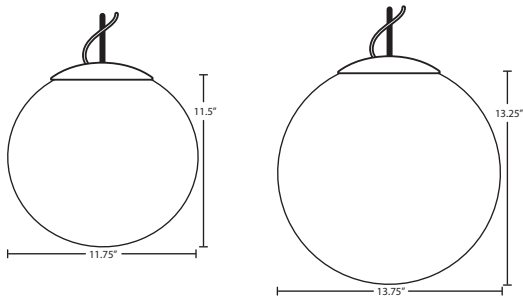

DIFFUSER

Shade shall be handcrafted glass of various decors.

Callisto 12 #4328XX: 11.75" Dia x 11.5" H

Callisto 14 #4329XX: 13.75" Dia. x 13.75" H

SUSPENSION

Cable-hung: 1x 10' aircraft-quality stainless steel cable support with 10' AWM-type cord. Jacket coordinates with metal finish. 5" Dia. dome canopy is plated stamped steel. Bronze or Satin Nickel.

MOUNTING

Installs directly to a 4" octagonal ceiling box. Suitable for sloped ceilings.

LABELS

UL or ETL Listed. Suitable for Damp Locations (interior use only).

Consult factory concerning lower wattage labeling for energy requirements.

CALLISTO SHOWN IN CARRERA & COCOON

OPAL MATTE

For ordering information, see next page

All dimensions provided are nominal.
Allowance must be made for dimensional tolerance in handcrafted glasses.

REV 10/14