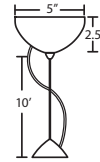

CALLISTO 10 / 12

ORDERING:

Callisto 12 #4328:

CONNECTION	GLASS OPTIONS	LAMP OPTIONS	METAL FINISH	OPTIONS
Cable Fixture	432807 Opal Matte	(blank) 60W A19 Incan	BR Bronze	L 15' cord
1KX 1 Lt. Dome	432819 Carrera	H1 26W Quad 120V	SN Satin Nickel	LW Low wattage labeling
	432860 Cocoon	Q1 26W Quad 277V		
		GU24 26W GU24 120V		
		LED 10W LED 120V, dimmable		

Callisto 14 #4329:

CONNECTION	GLASS OPTIONS	LAMP OPTIONS	METAL FINISH	OPTIONS
Cable Fixture	432907 Opal Matte	(blank) 60W A19 Incan	BR Bronze	L 15' cord
1KX 1 Lt. Dome	432919 Carrera	H1 26W Quad 120V	SN Satin Nickel	LW Low wattage labeling
	432960 Cocoon	Q1 26W Quad 277V		
		GU24 26W GU24 120V		
		LED 10W LED 120V, dimmable		

Ex. 1KX-432819-SN
Callisto 12 Pendant w/ Carrera Glass,
Satin Nickel Finish

PENDANT OPTIONS:

CABLE-HUNG PENDANT

- 1x 10' aircraft-quality stainless steel cable
- Suitable for sloped ceilings
- 1x lampholder
- 4-pin CFL options available
- Cord: 10' AWM-type provided
- Bronze or Satin Nickel

LED 120V PENDANTS:

- Internal driver integrated in the lamp, GU24 base
- Total power of only 10 watts
- Dimmable with a standard dimmer
- Rated life: 30,000 hours
- Frosted acrylic diffuser
- 800 lumens
- CCT: 2800° Kelvin
- CRI: 80+

Project Information:

Empty box for project information.