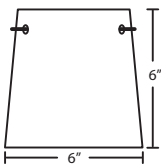

AMELIA 6

12V MINI PENDANTS

location:
DRY

SPECIFICATIONS:

DESCRIPTION

Low voltage mini pendant with handcrafted glass.

LAMPING

Standard: 50W Low pressure halogen GY6.35 12V Bi-Pin lamp, lamp included. Suitable for use in an open fixture. Optional lamp shield also available.

LED: 6W integrated lightsource, dimmable. (Available on 1XT or 1XC fixtures only).

DIFFUSER

Shade shall be handcrafted glass of various decors. 6" Dia. x 6" H

Opening sizes: 3x6mm holes.

CORD

Standard cord is 10' field-adjustable coaxial type with teflon jacket and decorative sleeve at the socketholder. Jacket tint coordinates with metal finish. Cords also available in 15' lengths.

STANDARD PENDANT (1XC, 1XT)

Mini pendant comes complete with either dome-style or flat-style canopy.

QUICK-CONNECT OPTION (XP, RXP, 1XP)

Quick-Connect Jack is compatible with Besa Rail Adapter, or Quick-Connect canopies (order separately).

METAL FINISH

Glass retainer hardware, sleeve and Quick-Connect Jack and/or canopies are finished in either Bronze or Satin Nickel.

LABELS

UL or ETL Listed. Suitable for Damp Locations (interior use only).

For ordering information, see next page

All dimensions provided are nominal.
Allowance must be made for dimensional tolerance in handcrafted glasses.

REV 10/14