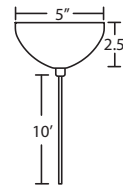

FIXED PENDANT OPTIONS:

1XC 1 Light Pendant, Dome Canopy

NO CORD CUTTING REQUIRED

- Suitable for use on sloped ceilings
- 1x electronic 60W dimmable 120V transformer
- Installs to standard 4" octagonal junction box
- Bronze or Satin Nickel metal finishes