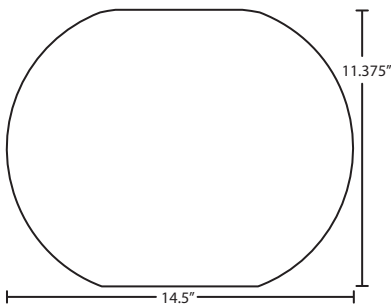

All dimensions provided are nominal. Allowance must be made for dimensional tolerance in handcrafted glasses.