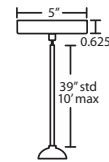

STEM PENDANT

- Swivel at canopy, suitable for sloped ceilings
- Includes telescoping section plus 4 connectable stem sections, (1x 3", 1x 6", 1x 12", 1x 18"), 10' max
- Bronze or Satin Nickel

LED 120V PENDANTS:

- Internal driver integrated in the lamp, GU24 base
- Total power of only 10 watts
- Dimmable with a standard dimmer
- Rated life: 30,000 hours
- Frosted acrylic diffuser
- 820 lumens
- CCT: 2700° Kelvin
- CRI: 82
- 3 year warranty

ACCESSORIES:

ADDITIONAL STEM SECTIONS:

Additional connecting stems are available to increase overall length, up to 10' max. Telescoping adjustable section allows up to 3" movement.

- **T20A-SN** or **T20A-BR** Adj. Section
- **T203-SN** or **T203-BR** 3" Section
- **T206-SN** or **T206-BR** 6" Section
- **T212-SN** or **T212-BR** 12" Section
- **T218-SN** or **T218-BR** 18" Section

Project Information:

Empty box for project information.