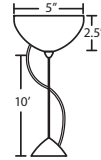

PENDANT OPTIONS:

CABLE-HUNG PENDANT

- 1x 10' aircraft-quality stainless steel cable
- Suitable for sloped ceilings
- 1x lampholder
- 4-pin CFL options available
- Cord: 10' AWM-type provided
- Bronze or Satin Nickel