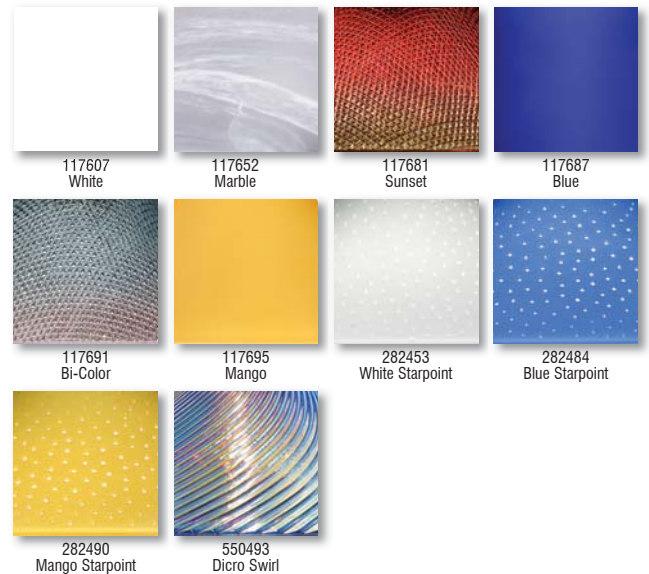

METAL FINISH

Fixture shall be finished in Bronze, Chrome or Satin Nickel.

LABELS

ETL listed. Suitable for Damp Locations (interior use only).

1SW-117681-SN

ORDERING:

1 | S | W | - | - | - | - | - | - | - | - | - | - | - | - | -

Fixture Style	Shade	Metal Finish
1SW Mini sconce	117607 White	BR Bronze
	117652 Marble	CR Chrome
	117681 Sunset	SN Satin Nickel
	117687 Blue	
	117691 Bi-Color	
	117695 Mango	
	282453 White Starpoint	
	282484 Blue Starpoint	
	282490 Mango Starpoint	
	550493 Dicro Swirl	