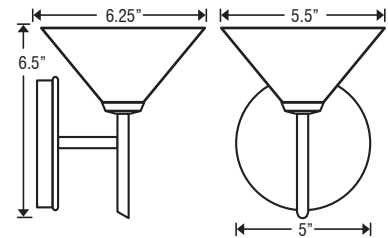

DIFFUSER

Shade shall be handcrafted glass of various decors. Diameter of 5.5" and height of 2.5"

CONSTRUCTION

Fixture utilizes solid brass arm assembly and stamped steel canopy (5" Dia.), with plated metal finish.

METAL FINISH

Fixture shall be finished in Bronze, Chrome or Satin Nickel.

LABELS

ETL listed. Suitable for Damp Locations (interior use only).

1SW-117681-SN

ORDERING:

1 | S | W | - | - | - | - | - | - | - | - | - | - | - | - | -