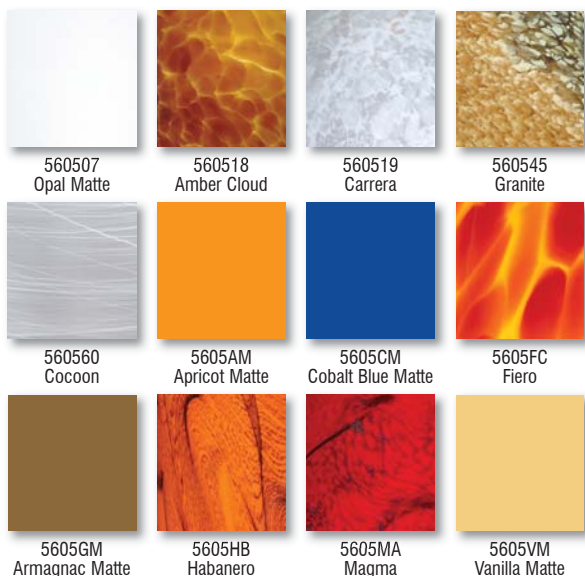

**LABELS**

ETL listed. Suitable for Dry Locations (interior use only).  
(XP and 1XP are UL listed. Suitable for Dry Locations).

Vanilla Matte • Satin Nickel

**GLASS DECORS:**

**METAL & CORD FINISHES:**

**For ordering information, see page back.**