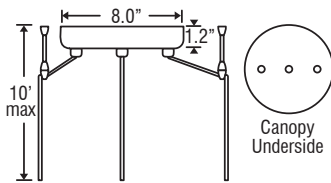

3XB: 3 Light Linear

- Fixed-Connect
- 3x electronic transformers included
- 2x Skyhook suspension hooks included