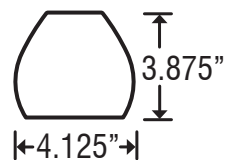

SPECIFICATIONS:

DESCRIPTION

Low Voltage mini pendant with handcrafted glass.
Employs electronic low-voltage transformers.

LAMPING

50W Low pressure halogen or xenon GY6.35 12V Bi-Pin lamp (included). Optional lamp shield is also available.

DIMMABLE

An electronic low voltage (ELV) dimmer is recommended (high quality incandescent dimmer may be used as an alternative).

DIFFUSER

Shade shall be handcrafted glass of various decors.
Diameter of 4.125" and height of 3.875"

CORD

Satin Nickel has 10' clear braided cord with a teflon jacket.
Bronze has 10' bronze braided cord with a teflon jacket.
Cords also available in 15' length.

METAL FINISH

Canopy and Shade Fitters shall be finished in either Bronze or Satin Nickel.

CANOPY OPTIONS

Refer to back page for options. Available on 1, 3, 4 or 6 light Fixed-Connect canopies, 1 light Quick-Connect canopy or as Quick-Connect element with no canopy.

MOUNTING

Canopies mount directly to 4" round or octagonal ceiling box.
Suitable for sloped ceilings.

LABELS

ETL listed. Suitable for Dry Locations (interior use only).
(XP and 1XP are UL listed. Suitable for Dry Locations).

GLASS DECORS:

METAL & CORD FINISHES:

For ordering information, see page back.

Glass dimensions provided are nominal. Allowance must be made for dimensional tolerance in handcrafted glasses.

REVISED 10/07