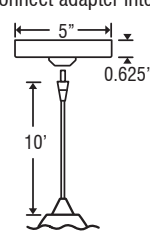

1XP: 1 Light Flat

- Quick-Connect
- 1x electronic transformer included
- Transformer fits partially in ceiling box
- Quick-Connect adapter integral