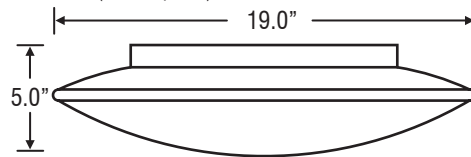

9433xxC:

3x 60W A19 (or CFL options)