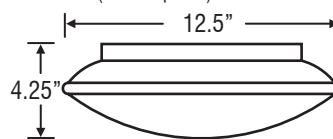

9431xxC:

2x 60W A19 (or CFL options)