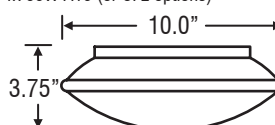

Glass dimensions provided are nominal. Allowance must be made for dimensional tolerance in handcrafted glasses.

REVISED 10/08

07
Opal

39
Opal-Clear

52
Marble

71
White Raindrop

For ordering information, see page back.