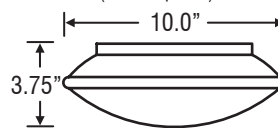

9432xxC:

1x 60W A19 (or CFL options)

9 4 3 2	■ ■ ■ C	-	■ ■ ■
Fixture Style	Glass Decor	(Lamping Option)	
9432 10.0" Dia.	07 Opal	(blank) Incandescent	
	39 Opal-Clear	A1 1x 9W Quad Mag 120V	
	52 Marble	B1 1x 13W Quad Mag 120V	
	71 White Raindrop	D1 1x 13W Quad 120V	
		M1 1x 13W Quad 277V